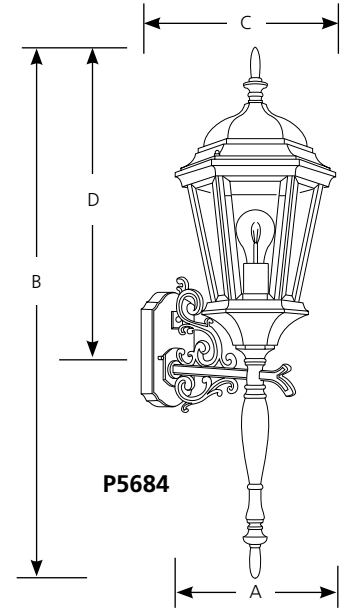

Incandescent

**Welbourne
Wall Mount**

Outdoor

	Type		
	-20	-30	-31
P5682	<input type="checkbox"/>	<input type="checkbox"/>	<input type="checkbox"/>
P5683	<input type="checkbox"/>	<input type="checkbox"/>	<input type="checkbox"/>
P5684	<input type="checkbox"/>		<input type="checkbox"/>

Catalog No.	Finish			Lamping	Dimensions (Inches)			
	Antique Bronze	Textured White	Textured Black		A	B	C	D
P5682	-20	-30	-31	1-100w (m)	6-1/4	13-1/16	9-3/4	3-1/2
P5683	-20	-30	-31	1-100w (m)	9-3/8	16	11-1/4	3-1/2
P5684	-20		-31	1-100w (m)	9-3/8	30-3/4	11-3/8	18-3/8

Specifications:

General

- Etched (-20) or Clear beveled (-30, -31) glass panels
- Each glass panel replaceable
- Powdercoat Antique Bronze (-20) finish
- Painted Textured White (-30) and Textured Black (-31) finishes
- Die-cast aluminum exterior, solid brass interior components
- Cast wall plate
- CompanionChain hung lantern, Post top lantern, Wall lantern, fixtures are available

Mounting

- Wall mount
- Backplate covers a standard 4" hexagonal recessed outlet box
- Mounting strap for outlet box included
- P5682 back plate 4-1/2" W., 7" ht.
- P5683 back plate 4-1/2" W., 7" ht.
- P5684 back plate 4-1/2" W., 7" ht.