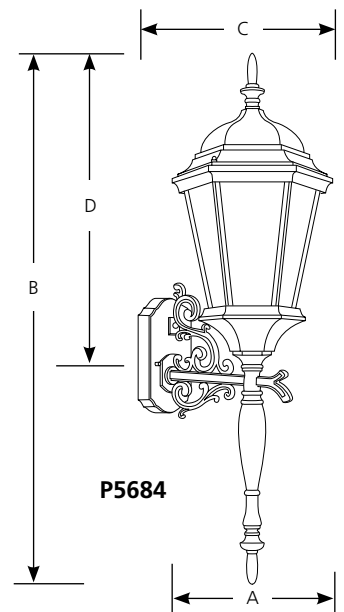

Mounting

- Wall mount
- Backplate covers a standard 4" hexagonal recessed outlet box
- Mounting strap for outlet box included
- P5682 back plate 4-1/2" W., 7" ht.
- P5683 back plate 4-1/2" W., 7" ht.
- P5684 back plate 4-1/2" W., 7" ht.

Rev. 07/14

Compact Fluorescent

**Welbourne
Wall Mount**

Outdoor

Type _____
-20EB -31EB

P5682	<input type="checkbox"/>	<input type="checkbox"/>
P5683	<input type="checkbox"/>	<input type="checkbox"/>
P5684	<input type="checkbox"/>	<input type="checkbox"/>

Catalog No.	Finish		Lamping	Dimensions (Inches)			
	Antique Bronze	Textured Black		A	B	C	D
P5682	-20EB	-31EB	1-26w GU-24	6-1/4	13-1/16	9-3/4	3-1/2
P5683	-20EB	-31EB	1-26w GU-24	9-3/8	16	11-1/4	3-1/2
P5684	-20EB	-31EB	1-26w GU-24	9-3/8	30-3/4	11-3/8	18-3/8

Mounting

- Wall mount
- Backplate covers a standard 4" hexagonal recessed outlet box
- Mounting strap for outlet box and cap nuts furnished
- P5682 back plate 4-1/2" W., 7" ht.
- P5683 back plate 4-1/2" W., 7" ht.
- P5684 back plate 4-1/2" W., 7" ht.