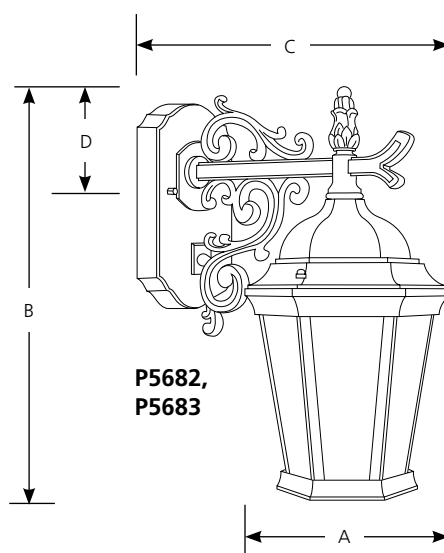

Mounting

- Wall mount
- Backplate covers a standard 4" hexagonal recessed outlet box
- Mounting strap for outlet box included
- P5682 back plate 4-1/2" W., 7" ht.
- P5683 back plate 4-1/2" W., 7" ht.
- P5684 back plate 4-1/2" W., 7" ht.

Rev. 07/14

Compact Fluorescent

**Welbourne
Wall Mount**

Outdoor

Type _____
-20EB -31EB

P5682	<input type="checkbox"/>	<input type="checkbox"/>
P5683	<input type="checkbox"/>	<input type="checkbox"/>
P5684	<input type="checkbox"/>	<input type="checkbox"/>

Catalog No.	Finish		Lamping	Dimensions (Inches)			
	Antique Bronze	Textured Black		A	B	C	D
P5682	-20EB	-31EB	1-26w GU-24	6-1/4	13-1/16	9-3/4	3-1/2
P5683	-20EB	-31EB	1-26w GU-24	9-3/8	16	11-1/4	3-1/2
P5684	-20EB	-31EB	1-26w GU-24	9-3/8	30-3/4	11-3/8	18-3/8

Mounting

- Wall mount
- Backplate covers a standard 4" hexagonal recessed outlet box
- Mounting strap for outlet box and cap nuts furnished
- P5682 back plate 4-1/2" W., 7" ht.
- P5683 back plate 4-1/2" W., 7" ht.
- P5684 back plate 4-1/2" W., 7" ht.