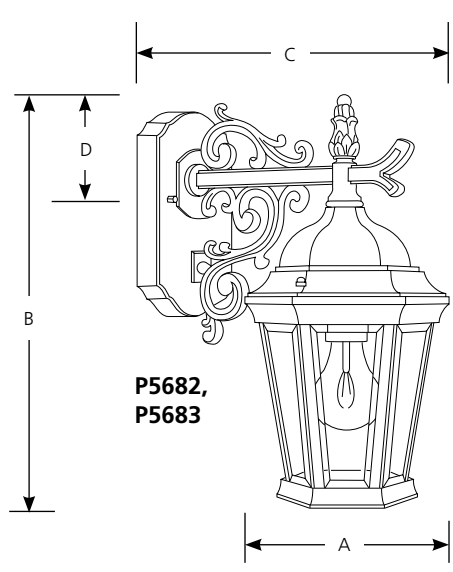

Incandescent

**Welbourne
Wall Mount**

Outdoor

	Type		
	-20	-30	-31
P5682	<input type="checkbox"/>	<input type="checkbox"/>	<input type="checkbox"/>
P5683	<input type="checkbox"/>	<input type="checkbox"/>	<input type="checkbox"/>
P5684	<input type="checkbox"/>		<input type="checkbox"/>

Catalog No.	Finish			Lamping	Dimensions (Inches)			
	Antique Bronze	Textured White	Textured Black		A	B	C	D
P5682	-20	-30	-31	1-100w (m)	6-1/4	13-1/16	9-3/4	3-1/2
P5683	-20	-30	-31	1-100w (m)	9-3/8	16	11-1/4	3-1/2
P5684	-20		-31	1-100w (m)	9-3/8	30-3/4	11-3/8	18-3/8

Specifications:

General

- Etched (-20) or Clear beveled (-30, -31) glass panels
- Each glass panel replaceable
- Powdercoat Antique Bronze (-20) finish
- Painted Textured White (-30) and Textured Black (-31) finishes
- Die-cast aluminum exterior, solid brass interior components
- Cast wall plate
- CompanionChain hung lantern, Post top lantern, Wall lantern, fixtures are available

Mounting

- Wall mount
- Backplate covers a standard 4" hexagonal recessed outlet box
- Mounting strap for outlet box included
- P5682 back plate 4-1/2" W., 7" ht.
- P5683 back plate 4-1/2" W., 7" ht.
- P5684 back plate 4-1/2" W., 7" ht.