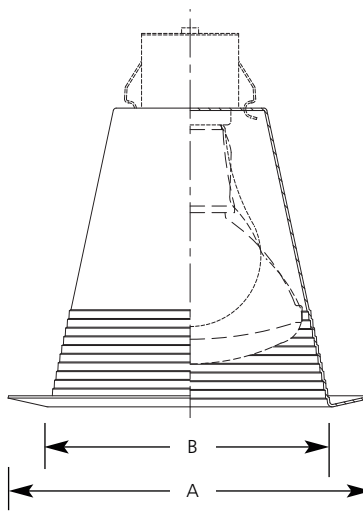

Incandescent  
Trims

5" Deep Baffle

Recessed

Type \_\_\_\_\_  
 -20 -28 -31 -36  
 P8175

Catalog No.	Finish				Dimensions (Inches)	
	Antique Bronze	White	Black	Chestnut	A	B
P8175	-20	-28	-31	-36	6-1/8	4-5/8

Lamp Wattage		Non-IC
Housing	IC	
P85-AT	50PAR30/65BR30	50PAR30/65BR30
P85-TG	N/A	75PAR30L/40A19/65BR30
P85-FB	N/A	50PAR30/40A19
P185-TG	N/A	75PAR30L/40A19/65BR30

**Specifications:**

Flange

- Bright white powder painted metal flange

Trim

- All aluminum construction
- Both units are one-piece construction with integral flange
- No light leaks around trim flange
- Socket mounts to trim for optimum performance and consistent lamp position
- Positive upward spring action for trim retention forces trim to fit snugly against the ceiling
- Powder painted bright white or black