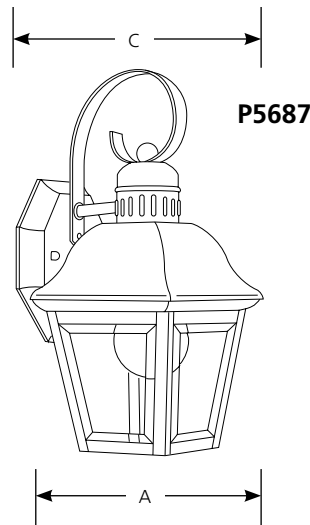

Type _____
-20

- P5687
- P5688
- P5689

Catalog No.	Finish		Lamping	Dimensions (Inches)			
	Antique Bronze			A	B	C	D
P5687	-20		1 (m) 100w	5-1/2	12-1/2	6-1/4	6-1/4
P5688	-20		2 (c) 60w	7-1/2	21-1/4	8-1/4	7-1/2
P5689	-20		3 (c) 60w	9-1/2	26-1/4	10-1/4	9-1/4

Specifications:

General

- Painted Antique Bronze (-20) finish
- Candle covers match fixture finish
- Aluminum construction
- Clear beveled glass panels
- Hinged door for relamping (P5687 relamps from below)
- Matching post and chain-hung units available

P5687: 4-1/2" ht., 4-3/16" top width, 3" bottom width

P5688: 6-1/4" ht., 6" top width, 4" bottom width

P5689: 7-13/16" ht., 7-15/16" top width, 4-7/8" bottom width

- Mounting strap for outlet box and cap nuts furnished
- P5687 back plate 4-3/4" W., 5-1/2" ht.
- P5688 back plate 4-3/4" W., 9" ht.
- P5689 back plate 5" W., 12" ht.