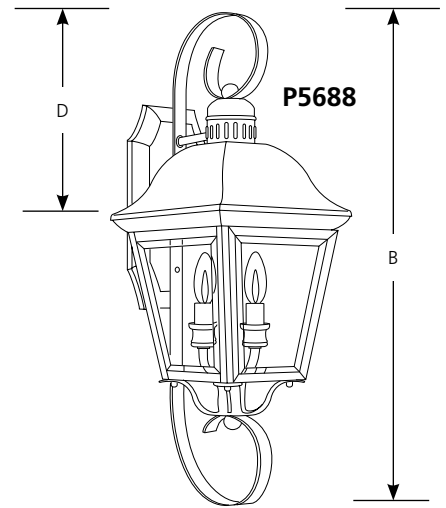

Type _____
-20

- P5687
- P5688
- P5689

Catalog No.	Finish		Lamping	Dimensions (Inches)			
	Antique Bronze			A	B	C	D
P5687	-20		1 (m) 100w	5-1/2	12-1/2	6-1/4	6-1/4
P5688	-20		2 (c) 60w	7-1/2	21-1/4	8-1/4	7-1/2
P5689	-20		3 (c) 60w	9-1/2	26-1/4	10-1/4	9-1/4

Specifications:

General

- Painted Antique Bronze (-20) finish
- Candle covers match fixture finish
- Aluminum construction
- Clear beveled glass panels
- Hinged door for relamping (P5687 relamps from below)
- Matching post and chain-hung units available

P5687: 4-1/2" ht., 4-3/16" top width, 3" bottom width

P5688: 6-1/4" ht., 6" top width, 4" bottom width

P5689: 7-13/16" ht., 7-15/16" top width, 4-7/8" bottom width

- Mounting strap for outlet box and cap nuts furnished
- P5687 back plate 4-3/4" W., 5-1/2" ht.
- P5688 back plate 4-3/4" W., 9" ht.
- P5689 back plate 5" W., 12" ht.

Electrical

- Medium based sockets
 - Porcelain with nickel plated brass screw shell
- Candelabra sockets
 - Phenolic sockets

Labeling

- UL-CUL wet location listed

Mounting

- Wall mount
- Covers outlet box