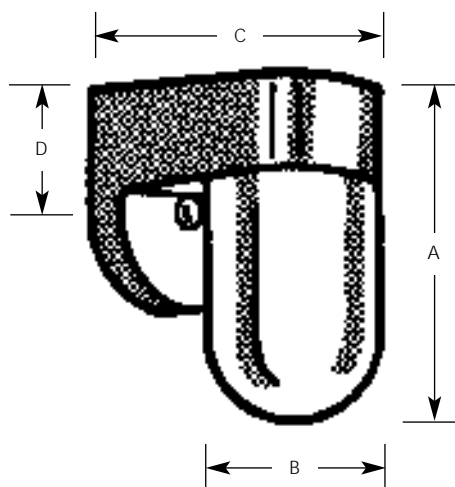

Incandescent

Small Outdoor
Wall Mount

Outdoor

Type _____
 -30 -31
 P5817

Catalog No.	Finish		Mounting	Lamping	Dimensions (Inches)			
	White	Black			A	B	C	D
P5817	-30	-31	Wall	1-60w A19	7	4-3/8	5-3/4	3-1/4

Specifications:

General

- Polycarbonate housing
- White acrylic cylindrical diffuser
- Diffuser screws into housing

Mounting

- Covers any outlet box
- Outlet box mounting strap provided for center lock up mounting

Options

- White finish, specify "30" suffix
- Black finish, specify "31" suffix

Electrical

- Medium based sockets

Labeling

- UL-CUL wet location listed