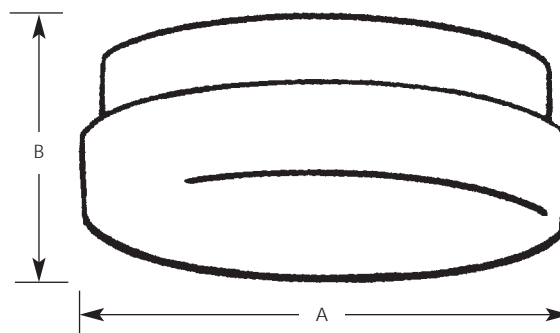

Type _____

-30

P7372

P7373

Catalog No.	Finish White	Lamping	Dimensions (Inches)	
			A	B
P7372	-30	1-22w & 1-32w	13-3/4	3-1/4
P7373	-30	1-32w & 1-40w	19	4-1/4

Specifications:

General

- White acrylic diffuser
- Twist on installation with a single locking thumb screw
- White steel fitter pan
- P7372 – ADA approved when wall mounted

Labeling

- UL-CUL damp location listed