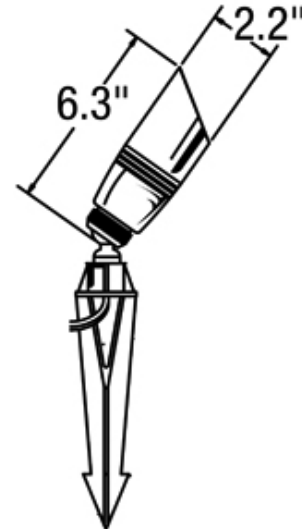

Job Name:

Job Type:

Comments:

Quantity:

Product Number: 91004-147

Specification Images

91004-147 - Probe-OBM Directional Light, 12v

**Collections:** Meridian (Primary)  
 Probe OBM

- Cast Brass Construction
- Pre-Greased Beryllium Copper Socket
- Lock & Load, 360 Degree Rotation Shroud
- Ball and Joint Knuckle, 360 Degree Orbital Mount
- Anti-Moisture Migration Connections
- Brown ABS PLastic Gravity Stake Mount
- Tempered Convex Lens
- Includes Full Lens Kit, with Hex Louver

Rugged cast brass directional up light, the Probe is enhanced by revolutionary ball and joint Orbital Mount allowing a 360 degree rotation, thus giving 100% accuracy when dialing the proper lighting angle. Ideal for when up-lighting is challenged by a small installation area. The Probe's die cast brass body houses a MR16, 20 Watt Halogen bulb.

Dimensions:

**Diameter:** 2 1/8"      **Wire:** 300" (color/Brown)  
**Height:** 6 3/8"

Bulbs:

1 - GU4 Bi-Pin Halogen MR16 20w max 12v - included

Material List:

- 1 Stake - ABS Plastic - Chestnut
- 1 Construction - Cast Brass - Weathered Brass