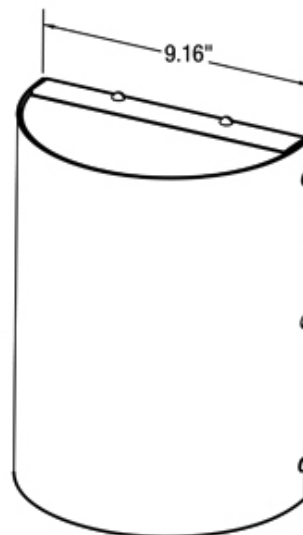

Job Name:

Job Type:

Comments:

Quantity:

Product Number: 91361-147

Specification Images

91361-147 - Orion Wall Light, 120v

Collections: Meridian (Primary)
Orion Series

UPC #: 785652146121

Product Type: Landscape Light

Finish: Weathered Brass (147)

Features:

Lifetime Warranty

Dimensions:

Width: 9 3/16"

Wire: 6"

Height: 12"

Bulbs:

2 - Medium A - Line 60w max 120v - Not included

Material List:

1 Construction - Brass - Weathered
Brass

Safety Listing:

cETL Listed for Wet Locations

Instruction Sheets