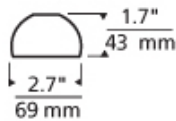

TECH LIGHTING®

7400 Linder Avenue   T 847.410.4400
Skokie, Illinois 60077   F 847.410.4500

www.techlighting.com

700FIRA _____

FIXTURE TYPE: _____

JOB NAME: _____

NOTES: _____

_____

_____