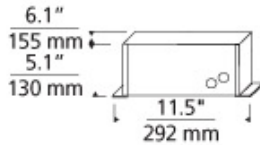

Remote Transformer-600W Mag 12v

DESCRIPTION

This remote magnetic transformer converts standard 120 or 277 volt line-voltage to 12 volts, providing the necessary voltage for powering a MonoRail, Kable Lite, Wall MonoRail or FreeJack low-voltage lighting system. This remote magnetic transformer can be used to power lamps totaling up to 600 watts. This transformer is equipped with fast-acting secondary circuit breaker that will safely turn off the system should a short occur. Once the short has been removed the breaker can be reset.

INSTALLATION

This transformer must be installed in a remote but accessible location (such as above the ceiling or in a closet). To simplify installation the transformer should be located no more than 20 feet from the run or power feed. The electrician will need to supply the proper gauge conductor from the transformer to the power feed location based on distance (see Low-Voltage Wire Size Table, below).

DIMMING

Dimmable with a 1000 watt low-voltage magnetic dimmer. The dimmer is placed on the line side of the transformer. (Consult dimmer manufacturer for specifics.) Dimming a transformer may create a buzzing sound, which may be objectionable in some applications. A debuzzing dimming coil can be purchased separately to reduce the audible noise.

OTHER INFORMATION

Input Wiring: Can be ordered to hard wire to a junction box or to plug in with 16' power cord with plug. This transformer provides two 300 watt outputs and must be used with a dual-feed canopy or two other power feed options (sold separately). 12 volt output transformers require the use of 12 volt lamps.

LOW-VOLTAGE WIRE SIZE TABLE						
Use to determine the correct THHN wire size for a recommended 3 percent drop in voltage at the specified wattage. The length shown is the length of wire from the transformer to the power feed.						
12 Volt	5 ft.	6-15 ft.	16-20 ft.	21-40 ft.	41-60 ft.	61-90 ft.
300 Watt	#10 GA	#6 GA	#4 GA	#1 GA	1/0	3/0

WEIGHT

17.42lb / 7.9kg