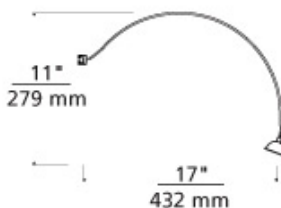

Wall Archie Head

DESCRIPTION

Clamps to Wall MonoRail. 17" long with a 11" high swooping curve. Pivots at head to direct beam. Low-voltage, MR16 lamp of up to 75 watts (not included). For Wall MonoRail system only.

WEIGHT

0.25lb / 0.11kg

ORDERING INFORMATION

700WMARCH FINISH

- Z ANTIQUE BRONZE
- C CHROME
- S SATIN NICKEL

TECH LIGHTING®

7400 Linder Avenue T 847.410.4400
Skokie, Illinois 60077 F 847.410.4500

www.techlighting.com