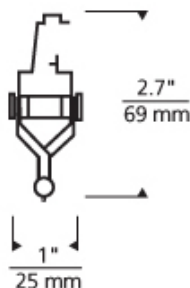

MO-Pivot Head

DESCRIPTION

Directs the beam right where you want it. Head swivels 220°, pivots on vertical and horizontal axes. Specify for low-voltage, MR16 of up to 75 watts (lamp sold separately). For MonoRail system only.

WEIGHT

0.1lb / 0.05kg

ORDERING INFORMATION

700MOPIV FINISH

- Z ANTIQUE BRONZE
- C CHROME
- S SATIN NICKEL

TECH LIGHTING®

7400 Linder Avenue T 847.410.4400
 Skokie, Illinois 60077 F 847.410.4500

www.techlighting.com