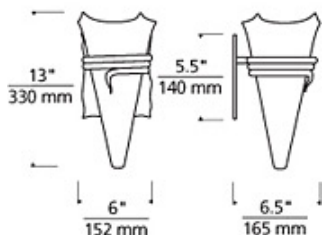

TECH LIGHTING®

7400 Linder Avenue T 847.410.4400
Skokie, Illinois 60077 F 847.410.4500

www.techlighting.com

700TDOVS _____

FIXTURE TYPE: _____

JOB NAME: _____

NOTES: _____

_____

_____