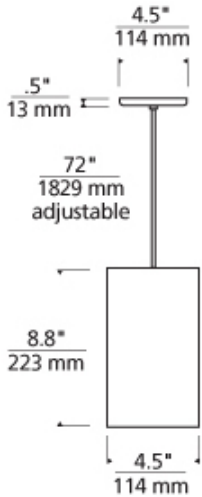

LINE - VOLTAGE P E N D A N T S

Playa 2KD Pendant

BROWN

NATURAL

WHITE

DESCRIPTION

Elegant multi-toned shade comprised of natural shell panels. The shells are burnished to remove rough edges, meticulously polished, cut to size, and carefully adhered by hand to an inner glass cylinder; suspended from a round canopy. Black, satin nickel, and white canopy options highlighted with clear cable; antique bronze highlighted with brown cable. Includes 120 volt 60w A19 medium base lamp or GX24Q-3 base 26w triple tube compact fluorescent lamp (electronic ballast included). Fixture is provided with six feet of field-cutable cable. Incandescent version dimmable with standard incandescent dimmer.

INSTALLATION

This product can mount to either a 4" square electrical box with round plaster ring or an octagon electrical box.

DIMMING

Incandescent version dimmable with a standard incandescent dimmer.

ACCESSORIES & OPTICAL CONTROLS

Line-voltage Swag Hook

WEIGHT

1.5lb / 0.68kg

ORDERING INFORMATION

700	SYSTEM	PLAP	COLOR	FINISH	LAMP
TD	LINE-VOLTAGE PENDANTS		B BROWN	Z ANTIQUE BRONZE	INCANDESCENT 120V
TT	LINE-VOLTAGE PENDANTS		N NATURAL	B BLACK	-CF COMPACT FLUORESCENT 120V
TT	SINGLE-CIRCUIT T-TRAK		W WHITE	S SATIN NICKEL	-CF277 COMPACT FLUORESCENT 277V
TT2	TWO-CIRCUIT T-TRAK			W WHITE	