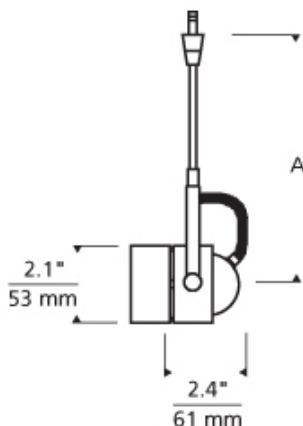

Spot Head

DESCRIPTION

Classic head rotates 360° around stem, pivots 290°. Can hold one lens or louver (sold separately). Low-voltage, MR16 lamp of up to 50 watts (not included).

SYSTEM

Available for FreeJack, MonoRail, Two-Circuit MonoRail, and Wall MonoRail. For use on T-trak, order FreeJack version and T-trak FreeJack Connector (sold separately).

INSTALLATION

Socket terminates with FreeJack male connector, which may be installed into a system connector. Elements ordered with a system prefix include a connector for that system.

ACCESSORIES & OPTICAL CONTROLS

Colored Lens, Dichroic Lens, Diffuser Lens, Eggcrate Louver, Linear Spread Lens, Soft Focus Lens, UV Filter

WEIGHT

0.84lb / 0.38kg

ORDERING INFORMATION

700	SYSTEM	SPT6	LENGTH	FINISH
FJ	FREEJACK (MONO POINT)		04 4.5"	C CHROME
MO	MONORAIL		06 6"	S SATIN NICKEL
MO2	TWO-CIRCUIT MONORAIL		12 12"	
WMO	WALL MONORAIL		18 18"	