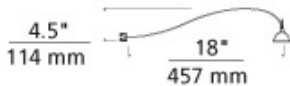

TECH LIGHTING®

7400 Linder Avenue   T 847.410.4400
Skokie, Illinois 60077   F 847.410.4500

www.techlighting.com

700WMGRG _____

FIXTURE TYPE: _____

JOB NAME: _____

NOTES: _____

_____

_____