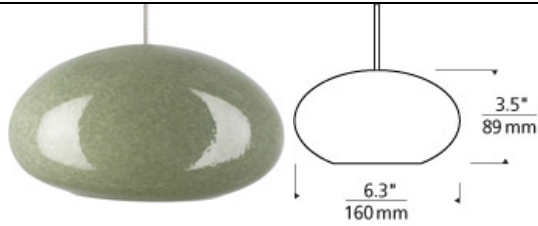

LOW-VOLTAGE PENDANTS

River Rock Pendant Oblong Oval

DESCRIPTION

Inspired by rocks along a river bed and captured through a hand-blown glass process. Please note: the bottoms of the pendants will not hang parallel to the floor. This is by design and part of the natural look and feel we are going after with pieces inspired by the natural world. Includes low-voltage, 35 watt halogen bi-pin lamp and six feet of field-cuttable suspension cable.