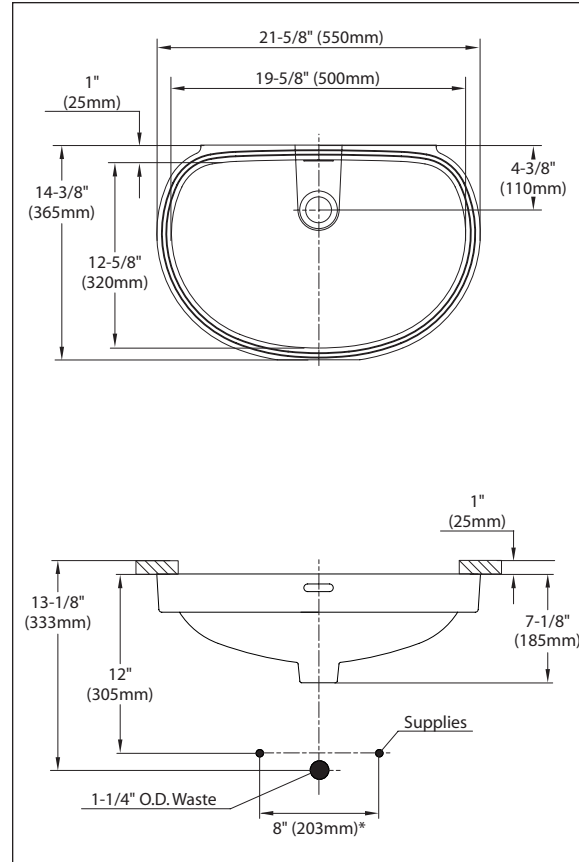

Space saving oval undercounter design ideal for narrow countertops.

FUNCTION

Durable vitreous china offers years of quality use.

SPECIFICATIONS

Waste: 1-1/4" O.D.
 Size: 21-5/8"W x 14-3/8"D
 Basin: 19-5/8"W x 12-5/8"D
 Material: Vitreous china
 Warranty: Five Year Limited Warranty
 Shipping Weight: **LT553**
 21 lbs.

Shipping Dimensions: **LT553**
 21-7/8"W x 14-3/4"D x
 8-1/2"H

Fixture dimensions meet ANSI/ASME standard
 A112.19.2 and CAN/CSA B 45 requirements.

Listing / Approvals: IAPMO/UPC, City of Los Angeles,
 State of Massachusetts, c-UPC for Canada, and others.

Meets the American Disabilities Act Guidelines and ANSI
 A117.1 requirements when countertop installed 864mm
 (34") from finished floor and lavatory installed 89mm
 (3-1/2") minimum from front edge.

These dimensions and specifications are subject to
 change without notice.