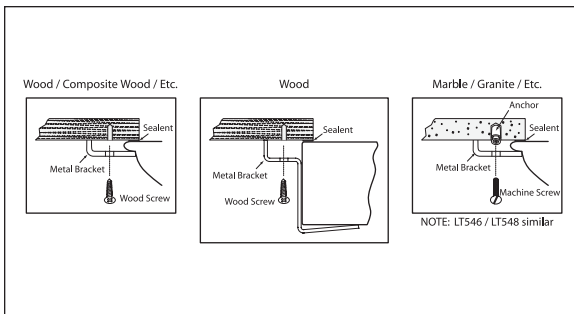

Space saving oval undercounter design ideal for narrow countertops.

FUNCTION

Durable vitreous china offers years of quality use.

SPECIFICATIONS

Waste: 1-1/4" O.D.
 Size: 21-5/8"W x 14-3/8"D
 Basin: 19-5/8"W x 12-5/8"D
 Material: Vitreous china
 Warranty: Five Year Limited Warranty
 Shipping Weight: **LT553**
 21 lbs.

Shipping Dimensions: **LT553**
 21-7/8"W x 14-3/4"D x
 8-1/2"H

Fixture dimensions meet ANSI/ASME standard
 A112.19.2 and CAN/CSA B 45 requirements.

Listing / Approvals: IAPMO/UPC, City of Los Angeles,
 State of Massachusetts, c-UPC for Canada, and others.

Meets the American Disabilities Act Guidelines and ANSI
 A117.1 requirements when countertop installed 864mm
 (34") from finished floor and lavatory installed 89mm
 (3-1/2") minimum from front edge.

These dimensions and specifications are subject to
 change without notice.