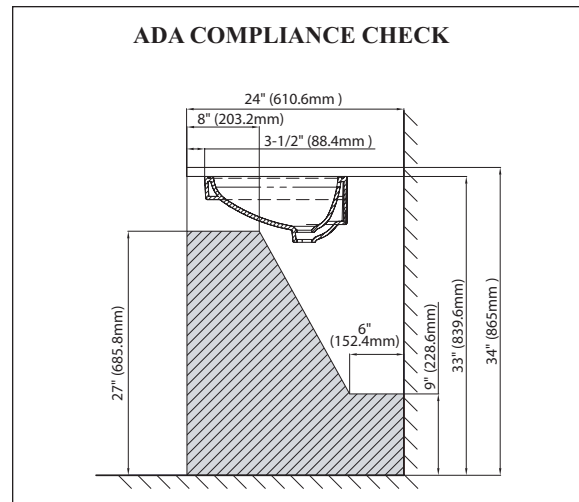

TOTO U.S.A., INC. • 1155 Southern Road, Morrow, GA 30260
Tel. (888) 295-8134 • Fax. (800) 699-4889 • www.totousa.com
Printed in U.S.A. © TOTO LTD. 06/06 #