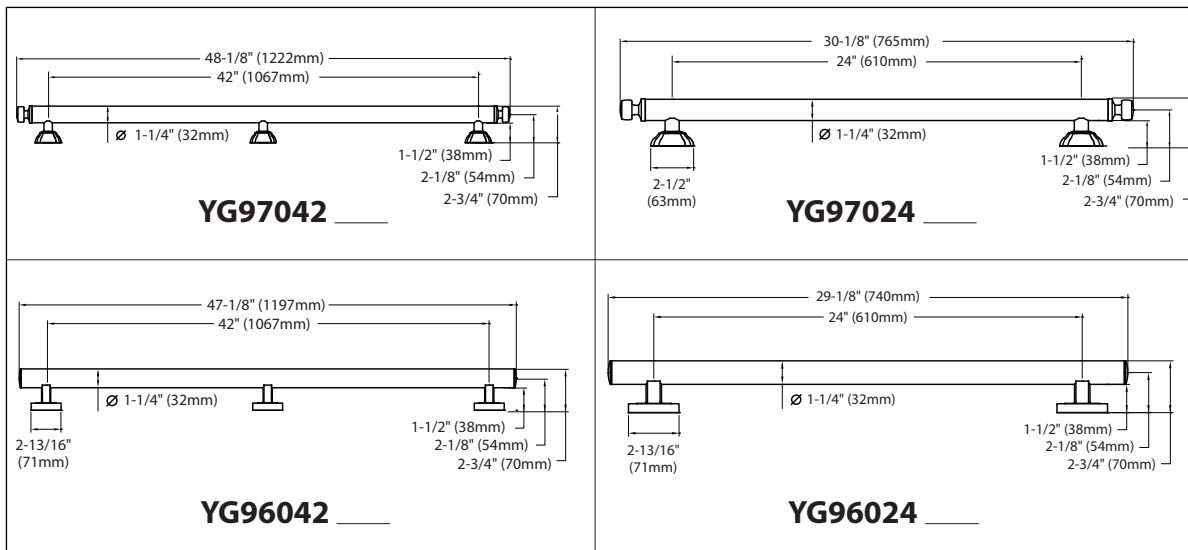

Meets the American Disabilities Act Guidelines

These dimensions and specifications are subject to change without notice.

Note: Each accessory is sold and packaged separately.

Product Number	Shipping Weight	Case Qty	Case Weight	Shipping Dimensions	Case Shipping Dim.
YG97042	7.25 lbs.	4	29 lbs.	50-3/8" x 4-1/4" x 3-1/4"	50-3/4" x 8-3/4" x 6-3/4"
YG97024	4.66 lbs.	4	19 lbs.	32-1/2" x 4-1/4" x 3-1/4"	32-3/4" x 8-3/4" x 6-3/4"
YG96042	7.25 lbs.	4	29 lbs.	50-3/8" x 4-1/4" x 3-1/4"	50-3/4" x 8-3/4" x 6-3/4"
YG96024	4.66 lbs.	4	19 lbs.	32-1/2" x 4-1/4" x 3-1/4"	32-3/4" x 8-3/4" x 6-3/4"

■ CODES/STANDARDS

These dimensions and specifications are subject to change without notice.

Guinevere™ & Soirée® Grab Bars

TOTO®

TOTO® U.S.A., INC. • 1155 Southern Road, Morrow, GA 30260
 Tel. (888) 295-8134 • Fax. (800) 699-4889 • www.totousa.com