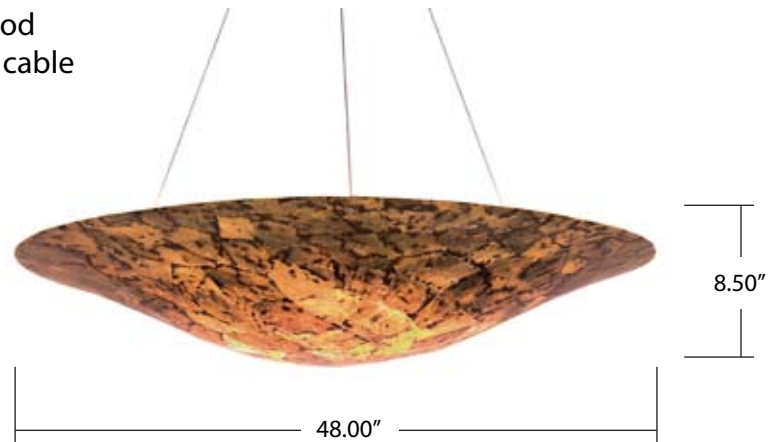

Big 8-light Pendant with Reclaimed Shell

Model 178P07

Description Modern pendant made with reclaimed shell from food harvesting and aircraft cable suspension

Width / Diameter 48 in. / 121.9 cm

Height 8.5 in. / 21.6 cm

Length n/a

Extension n/a

Hanging Weight 28 lb. / 12.7 kg

Cable 10 ft. / 3 m

Canopy 5 x 0.75 in. / 12.7 x 1.9 cm, Kabebe shell or Chocolate tiger shell

Glass/Shade Kabebe shell or Chocolate tiger shell (shown)