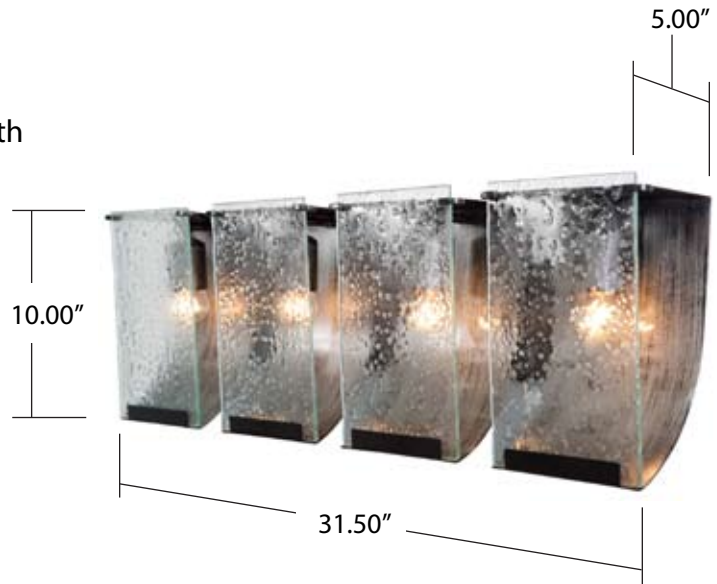

Rain 4-light Vanity

Model 160B04

Description Recycled steel fixture with recycled hand pressed rain glass

Standard Finishes Rainy Night (shown), Hammered Ore

Width / Diameter 31.5 in. / 80 cm

Height 10 in. / 25.4 cm

Length n/a

Extension 5 in. / 12.7 cm

Hanging Weight 16 lb. / 7.26 kg

Cable n/a

Backplate 28.75 x 4.5 x 0.625 in. / 73.03 x 11.43 x 1.6 cm

Top-to-mount 5.25 in. / 13.34 cm

Glass 6.25 x 9.875 in. / 15.88 x 25.08 cm

Lamp type (4) 100W medium base

Listing UL - C

Wiring North American, 110/220

Stems/hooks n/a