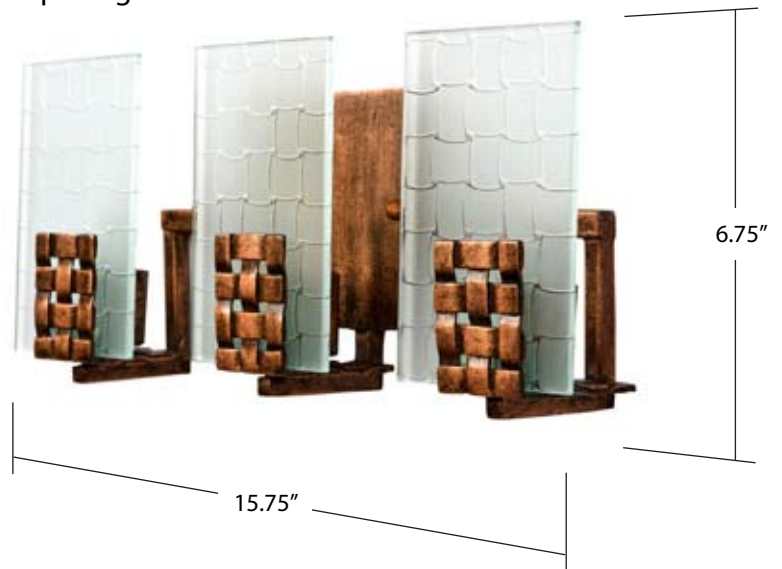

## Dreamweaver ADA 3-light Halogen Vanity / Sconce

**Model** 180B03

**Description** Casual contemporary ADA bath light in recycled steel with frosted recycled plate glass

**Standard Finish** Blackened Copper

**Width / Diameter** 15.75 in. / 40 cm

**Height** 6.75 in. / 17.1 cm

**Length** n/a

**Extension** 3 in. / 7.9 cm

**Hanging Weight** 4 lb. / 1.8 kg

**Cable** n/a

**Backplate** 4.5 x 4.5 x 0.625 in. / 11.4 x 11.4 x 1.6 cm

**Top-to-mount** 3 in. / 7.6 cm

**Glass** 4 x 6 in. / 10.2 x 15.2 cm

**Lamp type** (3) 50W G9 halogen, included

**Listing** UL - C

**Wiring** North American, 110/220

**Stems/hooks** n/a