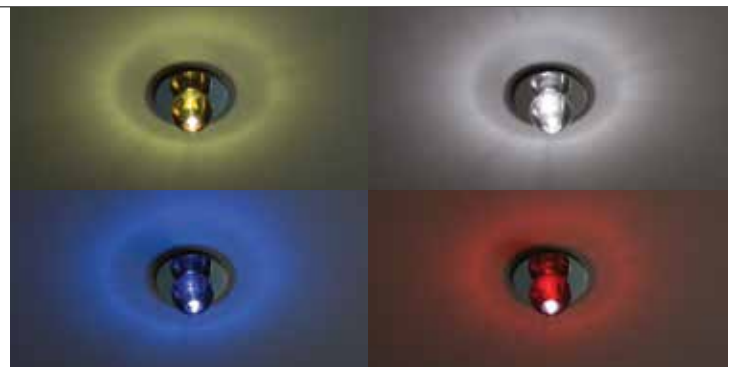

ORDER NUMBER

Model #	Color
DR-G352	AM Amber
	BL Blue
	CL Clear
	RD Red

DR-G352 -

Example: **DR-G352-RD**

WAC Lighting
www.waclighting.com
Phone (800) 526.2588 • Fax (800) 526.2585

Headquarters/Eastern Distribution Center
44 Harbor Park Drive • Port Washington, NY 11050
Phone (516) 515.5000 • Fax (516) 515.5050

Western Distribution Center
1750 Archibald Avenue • Ontario, CA 91760
Phone (800) 526.2588 • Fax (800) 526.2585