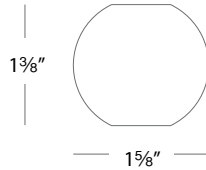

COLOR CRYSTAL – model: DR-G352

Crystal Collection: Beauty Spots™

WAC LIGHTING

Responsible Lighting®