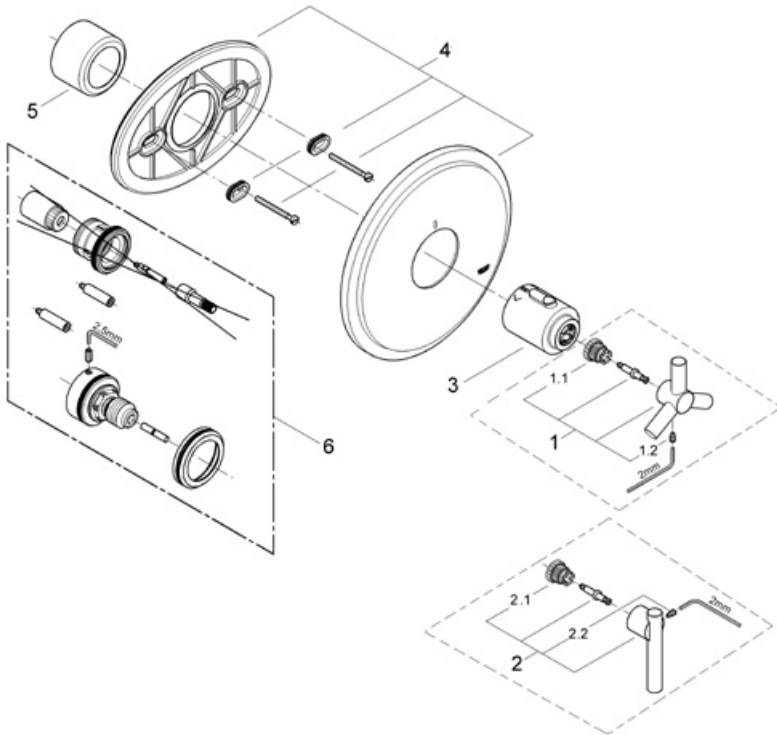

Exploded View

Parts Breakdown

Pos No.	Spare Part Description	Product No.	Pcs.
	19 170		
1	Trio spoke handle	47 680	1
1.1	Handle insulator	08 943	1
1.2	Set screw	11 232	1
2	Lever handle	47 682	1
2.1	Handle insulator	08 943	1
2.2	Set screw	11 232	1
3	Temperature handle	07 627	1
4	Escutcheon	47 368	1
5	Body sleeve	04 952	1
	Special Accessories		
	Reverse trim cartridge 1/2"	47 282	1
	Reverse trim cartridge 3/4"	47 379	1
6	Extension kit	47 367	1