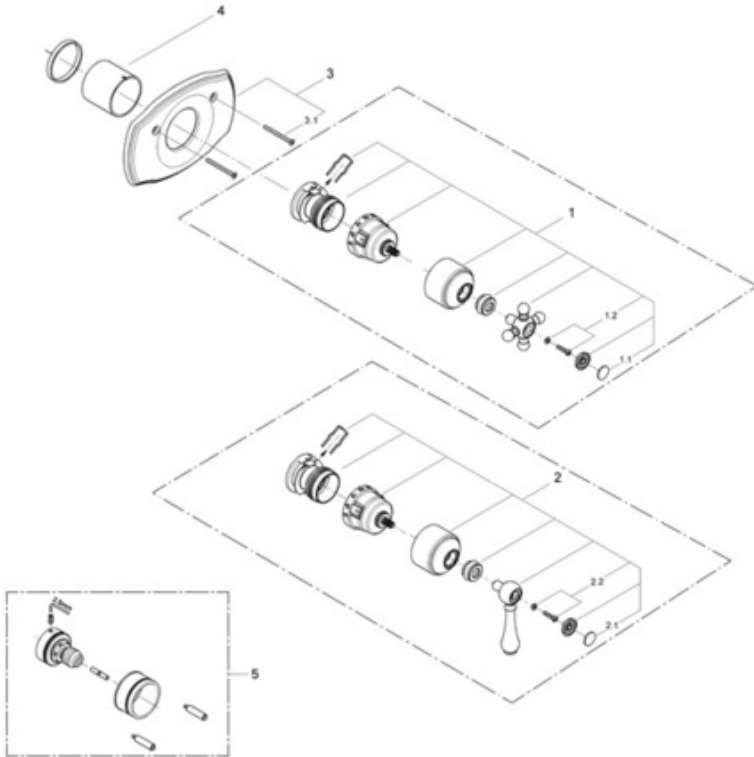

Geneva 19 615
Thermostat trim with cross handle

Exploded View

Parts Breakdown

Pos No.	Spare Part Description	Product No.	Pcs.
	19 615		
1	Cross thermostat handle	47 713	1
1.1	Handle/diverter cap	45 763	1
1.2	Cross handle screw	47 705	1
2	Lever thermostat handle	47 714	1
2.1	Handle/diverter cap	45 763	1
2.2	Cross handle screw	47 705	1
3	Escutcheon	47 613	1
3.1	Escutcheon screws	47 604	1
4	Sleeve	09 949	1
	Special Accessories		
5	Extension kit	47 358	1