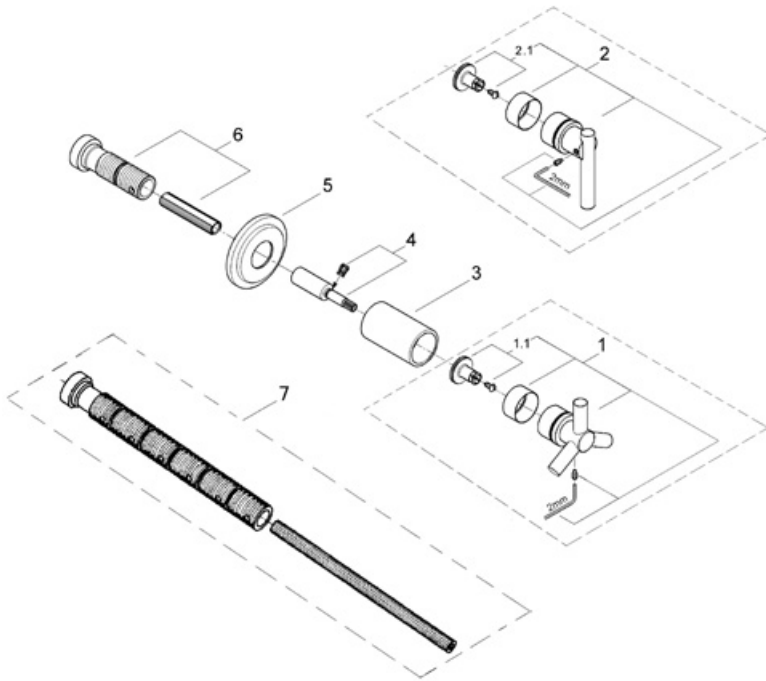

Exploded View

Parts Breakdown

Pos No.	Spare Part Description	Product No.	Pcs.
	19 888		
1	Trio Spoke handle	18 033	1
1.1	Handle connection set	45 605	1
2	Atrio Lever handle	18 034	1
2.1	Handle connection set	45 605	1
3	Body sleeve	08 137	1
4	Spindle	45 607	1
5	Escutcheon	45 608	1
6	Primary spindle	45 202	1
	Special Accessories		
7	Extension kit for vol.controls	45 203	1