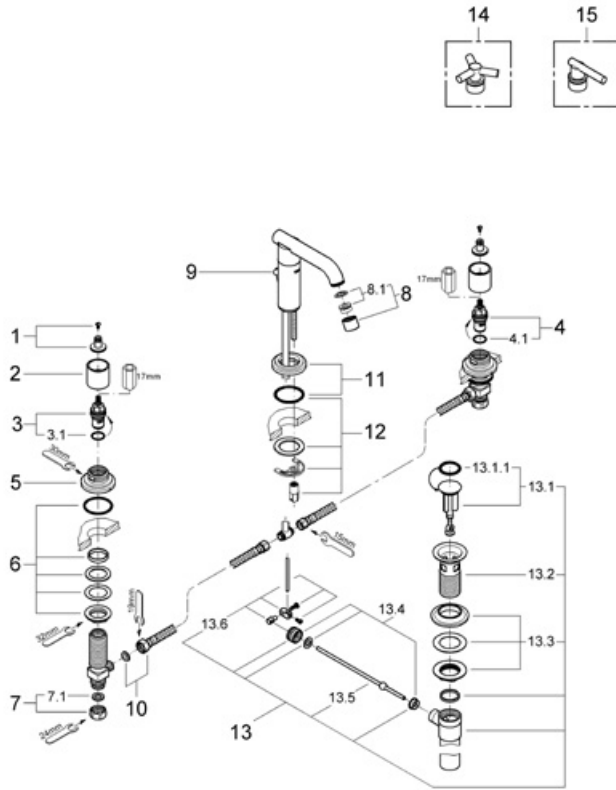

# Atrio 20 072

## Low Spout Lavatory Wideset

### Exploded View

### Parts Breakdown

Pos No.	Spare Part Description	Product No.	Pcs.
<b>20 072</b>			
1	Handle connection set	45 605	1
2	Flange sleeve	08 124	1
3	Ceramic cartridge	45 882	1
3.1	O-ring	03 924	1
4	90 degree cartridge	45 883	1
4.1	O-ring	03 924	1
5	Valve flange	45 630	1
6	Valve mounting kit	45 286	1
7	1/2" coupling nut	12 902	1
7.1	Fiber washer for relexa hose	01 389	1
8	Flow control	13 935	1
8.1	Flow control insert	45 220	1
9	Lift rod	06 575	1
10	Flex hose for widesets	45 442	1
11	Escutcheon	45 629	1
12	Mounting kit	46 055	1
13	Pop-up drain	28 957	1
13.1	Stopper	45 324	1
13.1.1	Stopper o-ring	01 147	1
13.2	Flange	01 153	1
13.3	Shank nut & bushing	45 266	1
13.4	Nut & bushings	45 265	1
13.5	Ball rod	45 264	1
13.6	Toggle lever	45 485	1
<b>Special Accessories</b>			
14	Trio spoke handle	45 603	1
15	Atrio lever	45 609	1