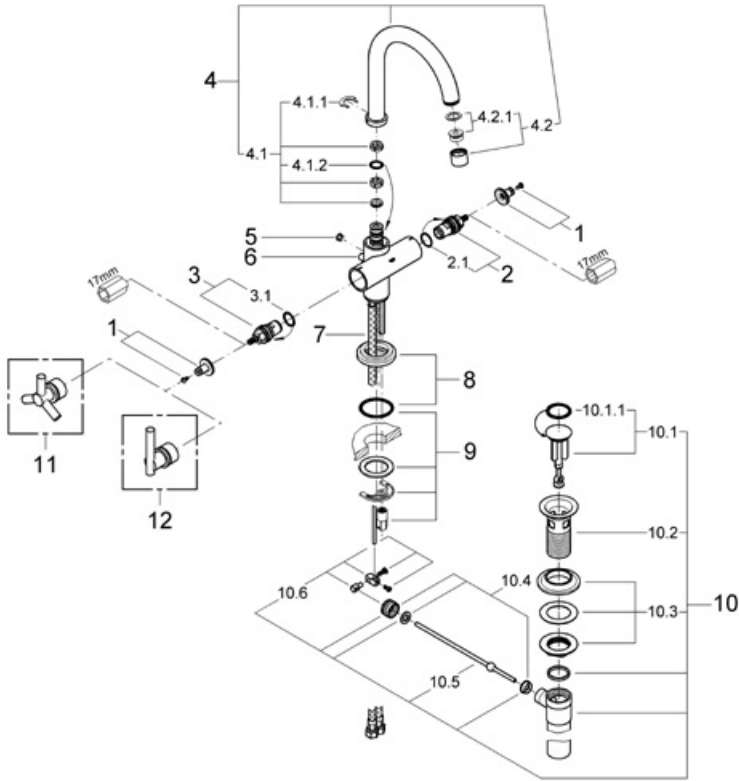

Atrio 21 027

High Spout Lavatory Centerset

Exploded View

Parts Breakdown

Pos No.	Spare Part Description	Product No.	Pcs.
	21 027		
1	Handle connection set	45 605	1
2	Ceramic cartridge	45 882	1
2.1	O-ring	03 924	1
3	90 degree cartridge	45 883	1
3.1	O-ring	03 924	1
4	Spout	13 170	1
4.1	Spout o-ring kit	45 615	1
4.1.1	Spout clip	08 065	1
4.1.2	O-ring	01 285	1
4.2	Flow control	13 935	1
4.2.1	Flow control insert	45 220	1
5	Button	08 102	1
6	Lift rod	06 575	1
7	Flexible connect hose	46 413	1
8	Escutcheon	45 629	1
9	Mounting kit	46 055	1
10	Pop-up drain	28 957	1
10.1	Stopper	45 324	1
10.1.1	Stopper o-ring	01 147	1
10.2	Flange	01 153	1
10.3	Shank nut & bushing	45 266	1
10.4	Nut & bushings	45 265	1
10.5	Ball rod	45 264	1
10.6	Toggle lever	45 485	1
	Special Accessories		
11	Trio spoke handle	45 603	1
12	Atrio lever	45 609	1