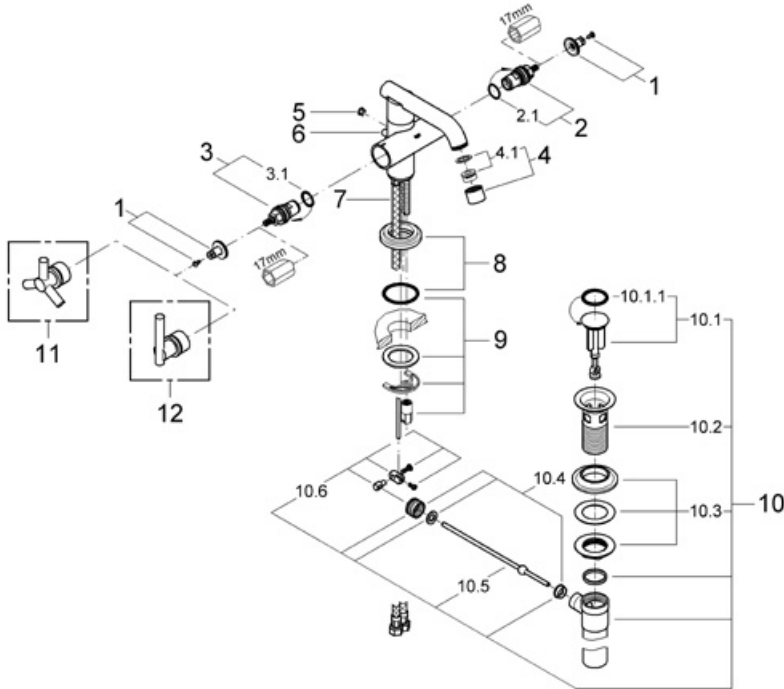

Atrio 21 031

Low Spout Lavatory Centerset

Exploded View

Parts Breakdown

Pos No.	Spare Part Description	Product No.	Pcs.
	21 031		
1	Handle connection set	45 605	1
2	Ceramic cartridge	45 882	1
2.1	O-ring	03 924	1
3	90 degree cartridge	45 883	1
3.1	O-ring	03 924	1
4	Flow control	13 935	1
4.1	Flow control insert	45 220	1
5	Button	08 102	1
6	Lift rod	06 575	1
7	Flexible connect hose	46 413	1
8	Escutcheon	45 629	1
9	Mounting kit	46 055	1
10	Pop-up drain	28 957	1
10.1	Stopper	45 324	1
10.1.1	Stopper o-ring	01 147	1
10.2	Flange	01 153	1
10.3	Shank nut & bushing	45 266	1
10.4	Nut & bushings	45 265	1
10.5	Ball rod	45 264	1
10.6	Toggle lever	45 485	1
	Special Accessories		
11	Trio spoke handle	45 603	1
12	Atrio lever	45 609	1