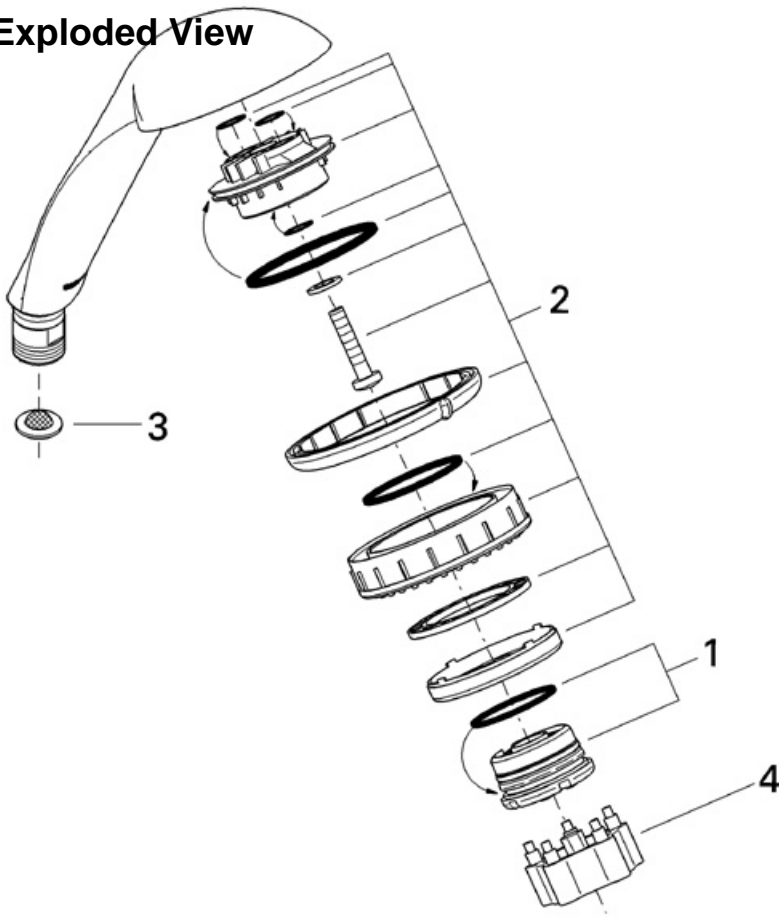

Exploded View

Parts Breakdown

Pos No.	Spare Part Description	Product No.	Pcs.
	28 255		
1	Pulsator element	45 656	1
2	Rose kit	45 463	1
3	Filter screen	07 002	1
4	Relexa plus tool	45 654	1