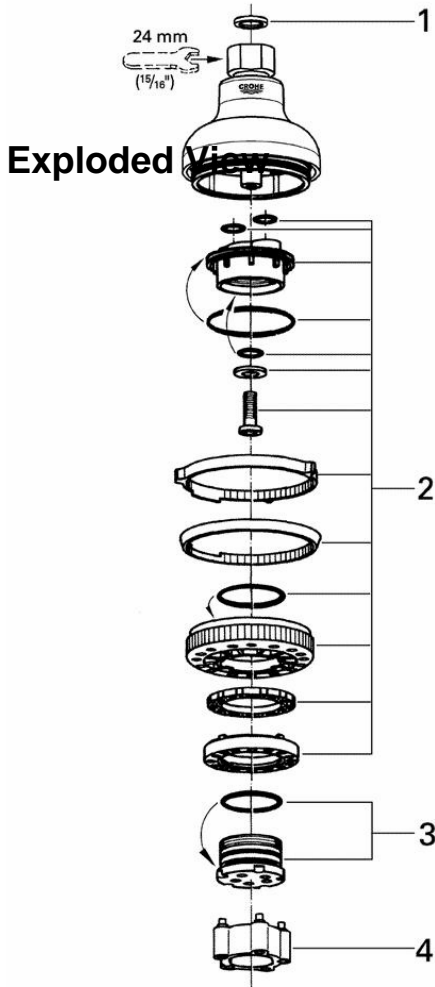

Relaxa 28 275
Top 4 shower head

Parts Breakdown

Pos No.	Spare Part Description	Product No.	Pcs.
	28 275		
1	Filter screen	07 002	1
2	Shower rose kit (28.197)	45 669	1
3	Pulsator element	45 656	1
4	Relaxa plus tool	45 654	1