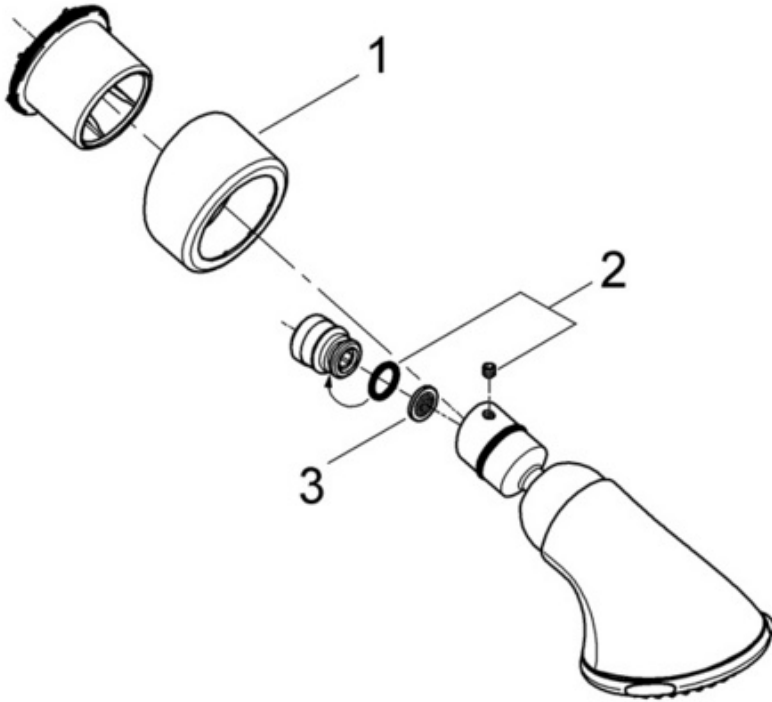

**Movario 28 521**  
**5 Shower Head**

**Exploded View**

**Parts Breakdown**

Pos No.	Spare Part Description	Product No.	Pcs.
	<b>28 521</b>		
1	Chrome showerhead flange	45 664	1
2	Mounting screw/O-ring	45 665	1
3	Screen	04 922	1