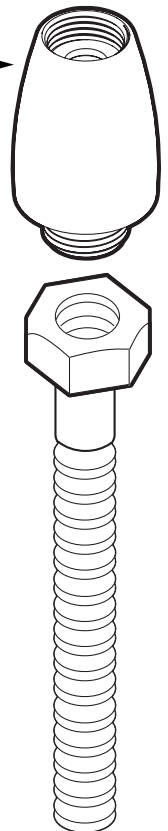

## Handshower w/Wall Bracket & Hose

MODEL	TYPE	FINISH
3861	Wand	Chrome
3861BB	Wand	Brushed Bronze
3861CP	Wand	Chrome/Pol. Brass
3861PW	Wand	Pewter
3861BN	Wand	Brushed Nickel
3861WR	Wand	Wrought Iron
3861AN	Wand	Antique Nickel
3861ORB	Wand	Oil Rubbed Bronze
3861NL	Wand	Nickel
3861AZ	Wand	Antique Bronze
<b>DISCONTINUED</b>		
3861P	Wand	Polished Brass

### HandShower Bracket

- 114348** Chrome
- 114348CP** Chrome/Pol. Brass
- 114348BN** Brushed Nickel
- 114348WR** Wrought Iron
- 114348AN** Antique Nickel
- 114348ORB** Oil Rubbed Bronze
- 114348NL** Nickel
- 114348PW** Pewter
- 114348BB** Brushed Bronze
- 114348AZ** Antique Bronze

### HandShower

- 114341** Chrome
- 114341CP** Chrome/Pol. Brass
- 114341BN** Brushed Nickel
- 114341WR** Wrought Iron
- 114341AN** Antique Nickel
- 114341ORB** Oil Rubbed Bronze
- 114341NL** Nickel
- 114341PW** Pewter
- 114341BB** Brushed Bronze
- 114341AZ** Antique Bronze

### Vacuum Breaker

- A714** Chrome
- A714ST** (Used with Brushed Nickel)
- A714WR** Wrought Iron
- A714AZ** Antique Bronze
- A714ORB** Oil Rubbed Bronze
- A714PW** Pewter
- A714AN** Antique Nickel