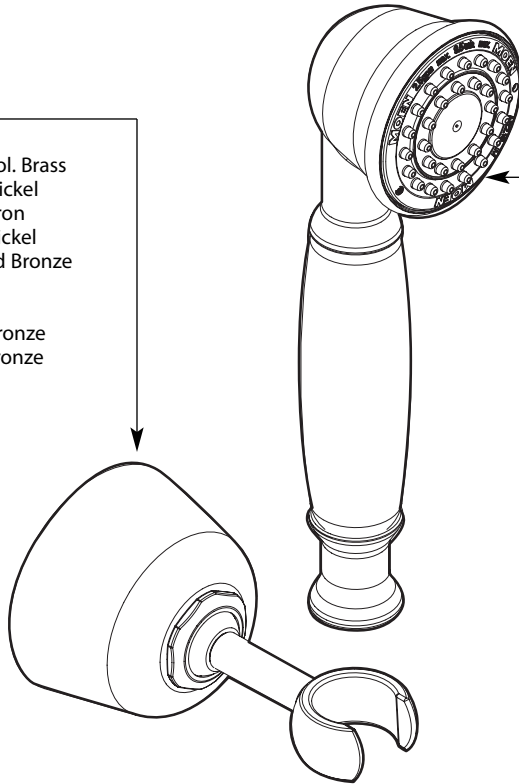

# Illustrated Parts

## Handshower w/Wall Bracket & Hose

MODEL	TYPE	FINISH
3861	Wand	Chrome
3861BB	Wand	Brushed Bronze
3861CP	Wand	Chrome/Pol. Brass
3861PW	Wand	Pewter
3861BN	Wand	Brushed Nickel
3861WR	Wand	Wrought Iron
3861AN	Wand	Antique Nickel
3861ORB	Wand	Oil Rubbed Bronze
3861NL	Wand	Nickel
3861AZ	Wand	Antique Bronze
<b>DISCONTINUED</b>		
3861P	Wand	Polished Brass

### HandShower Bracket

- 114348** Chrome
- 114348CP** Chrome/Pol. Brass
- 114348BN** Brushed Nickel
- 114348WR** Wrought Iron
- 114348AN** Antique Nickel
- 114348ORB** Oil Rubbed Bronze
- 114348NL** Nickel
- 114348PW** Pewter
- 114348BB** Brushed Bronze
- 114348AZ** Antique Bronze

### Hose

- A726** Chrome
- A726ST** (Used with Brushed Nickel)
- A726WR** Wrought Iron
- A726NL** Nickel
- A726BB** Brushed Bronze
- A726AZ** Antique Bronze
- A726ORB** Oil Rubbed Bronze
- A726PW** Pewter
- A726AN** Antique Nickel