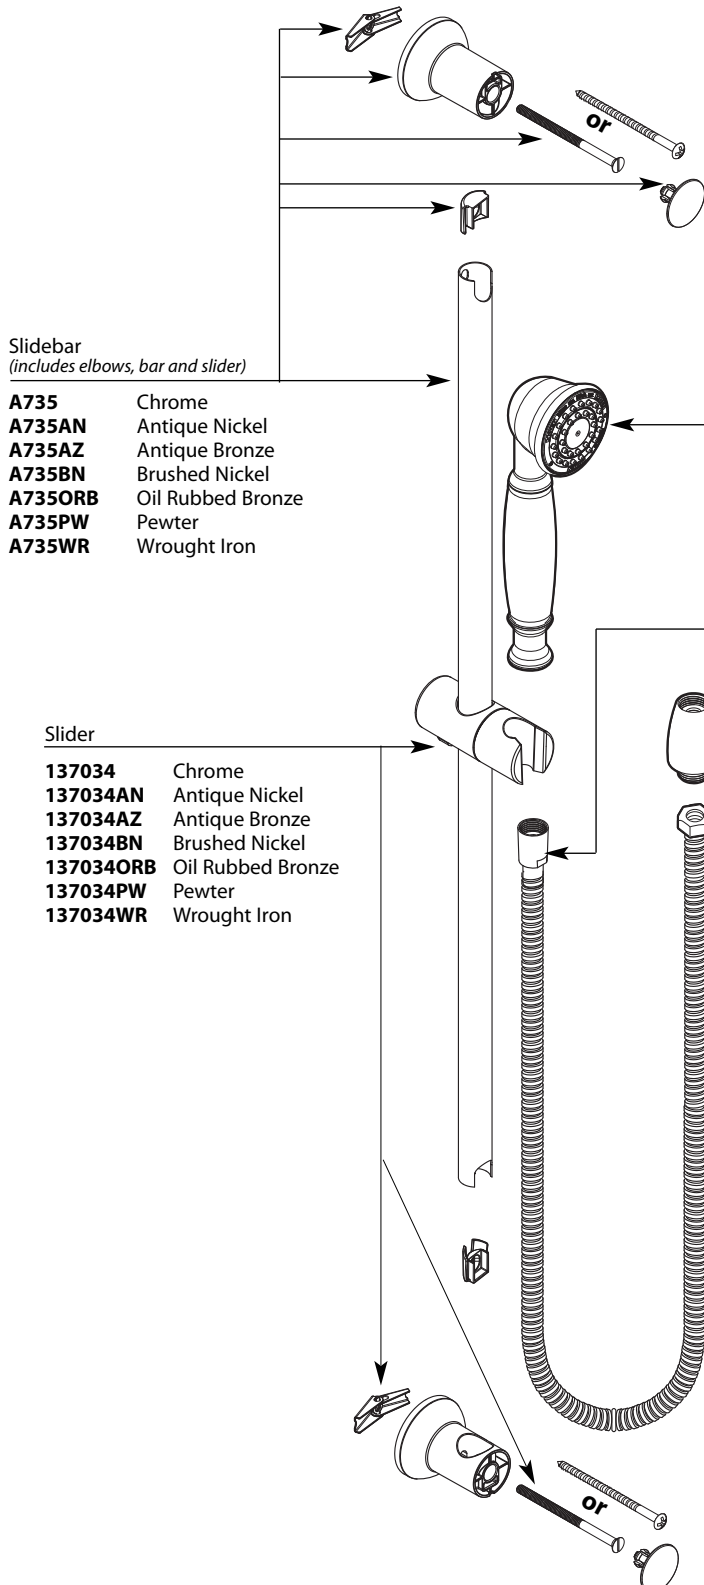

Buy it for looks. Buy it for life.®

Illustrated Parts

Single Function Handshower

MODEL	TYPE	FINISH
3869	Wand	Chrome
3869AN	Wand	Antique Nickel
3869BN	Wand	Brushed Nickel
3869ORB	Wand	Oil Rubbed Bronze
3869WR	Wand	Wrought Iron
3869PW	Wand	Pewter
3869AZ	Wand	Antique Bronze

Slidebar
(includes elbows, bar and slider)

A735	Chrome
A735AN	Antique Nickel
A735AZ	Antique Bronze
A735BN	Brushed Nickel
A735ORB	Oil Rubbed Bronze
A735PW	Pewter
A735WR	Wrought Iron

HandShower

114341	Chrome
114341BN	Brushed Nickel
114341WR	Wrought Iron
114341AN	Antique Nickel
114341ORB	Oil Rubbed Bronze
114341PW	Pewter
114341AZ	Antique Bronze

Hose

A726	Chrome
A726ST	(Used with Brushed Nickel)
A726WR	Wrought Iron
A726AZ	Antique Bronze
A726AN	Antique Nickel
A726PW	Pewter
A726BR	(Used with Oil Rubbed Bronze)

Vacuum Breaker

A714	Chrome
A714ST	(Used with Brushed Nickel)
A714WR	(Used with Pewter & Wrought Iron)
A714AZ	Antique Bronze
A714AN	Antique Nickel
A714ORB	Oil Rubbed Bronze