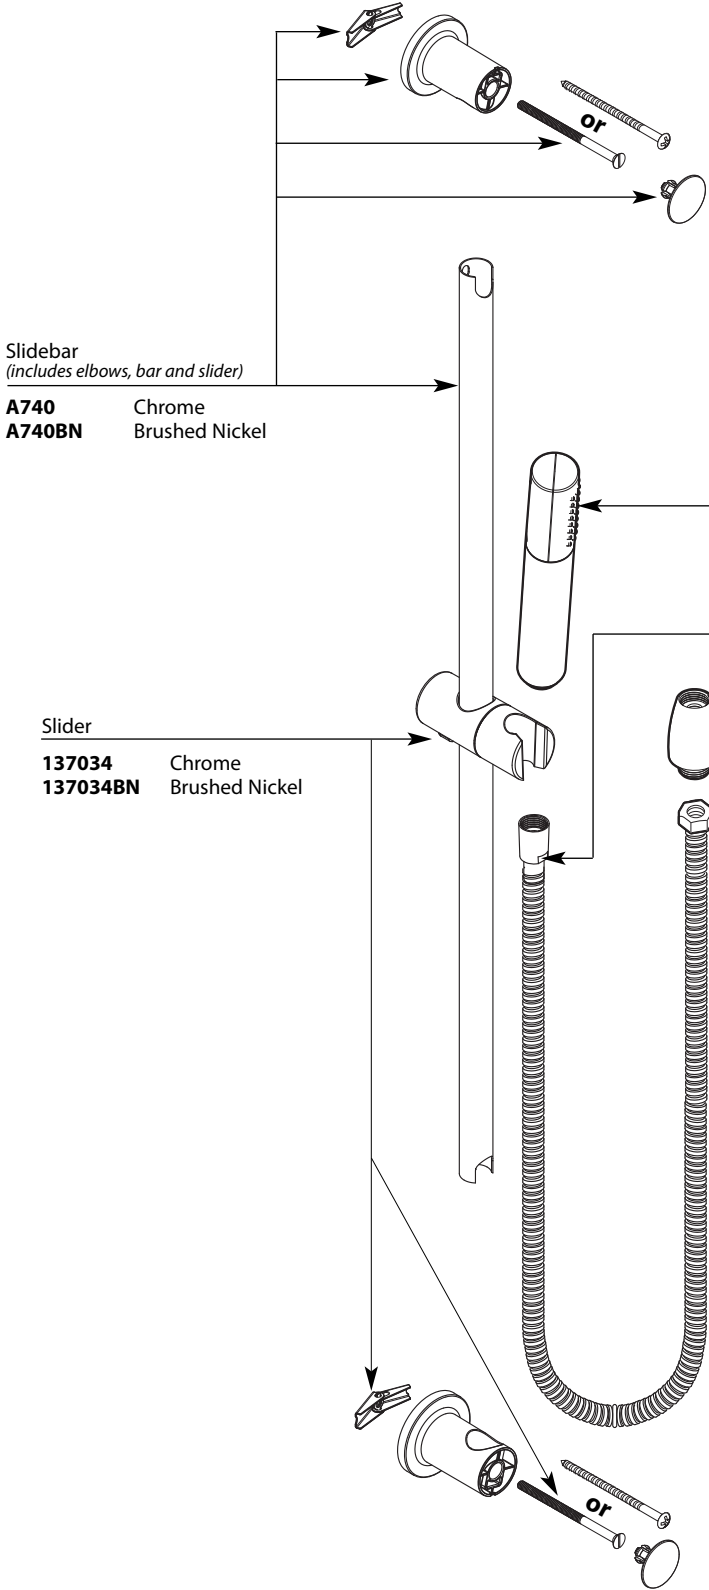

Buy it for looks. Buy it for life.®

Illustrated Parts

Single Function Handshower		
MODEL	TYPE	FINISH
3887	Wand	Chrome
3887BN	Wand	Brushed Nickel

Slidebar
(includes elbows, bar and slider)

A740 Chrome
A740BN Brushed Nickel

HandShower

137531 Chrome
137531BN Brushed Nickel

Hose

A726 Chrome
A726ST (Used with Brushed Nickel)

Slider

137034 Chrome
137034BN Brushed Nickel

Vacuum Breaker

A714 Chrome
A714ST (Used with Brushed Nickel)