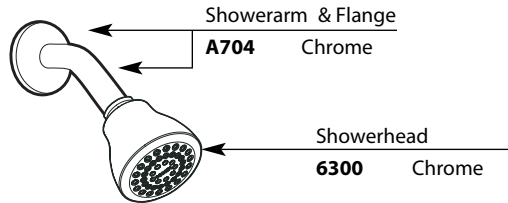

Buy it for looks. Buy it for life.®

■ Order by Part Number

Illustrated Parts

LEGEND® MOENTROL® Single-Handle Tub/Shower Valve		
MODEL	HANDLE	FINISH
3285	Knob	Chrome
DISCONTINUED		
3285P	Knob	Polished Brass

Balancing Spool
1423

Replacement Cartridge
1200 or 1225

Balancing Spool
1423

Replacement Cartridge
1200 or 1225

1" Handle Extension Kit w/Adjustable Temperature Limit Stop
137347 Chrome

12246 Chrome

Adjustable Temperature Limit Stop