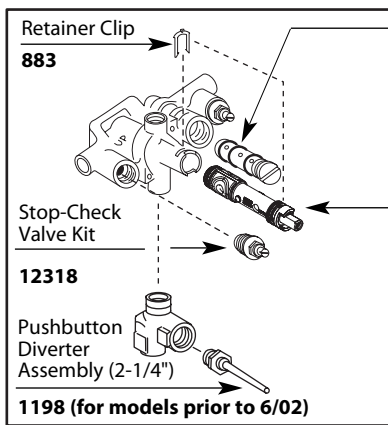

Buy it for looks. Buy it for life.®

■ Order by Part Number

Illustrated Parts

LEGEND® MOENTROL® Single-Handle Tub/Shower Valve		
MODEL	HANDLE	FINISH
3285	Knob	Chrome
DISCONTINUED		
3285P	Knob	Polished Brass

Balancing Spool
1423

Replacement Cartridge
1200 or 1225

Balancing Spool
1423

Replacement Cartridge
1200 or 1225

1" Handle Extension Kit w/Adjustable Temperature Limit Stop
137347 Chrome

12246 Chrome

Adjustable Temperature Limit Stop

Knob Insert Kit

15613 Chrome
15623 White/Chrome

Tub Spout

3959 Chrome

Escutcheon Extension
162 Chrome