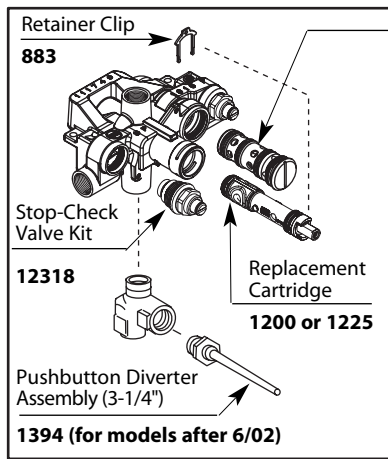

Buy it for looks. Buy it for life.®

■ Order by Part Number

Illustrated Parts

LEGEND® MOENTROL® Single-Handle Tub/Shower Valve		
MODEL	HANDLE	FINISH
3285	Knob	Chrome
DISCONTINUED		
3285P	Knob	Polished Brass

Balancing Spool
1423

Replacement Cartridge
1200 or 1225

Balancing Spool
1423

Replacement Cartridge
1200 or 1225

1" Handle Extension Kit w/Adjustable Temperature Limit Stop
137347 Chrome

12246 Chrome

Adjustable Temperature Limit Stop

Knob Insert Kit

15613 Chrome
15623 White/Chrome

Tub Spout

3959 Chrome

Escutcheon Extension
162 Chrome