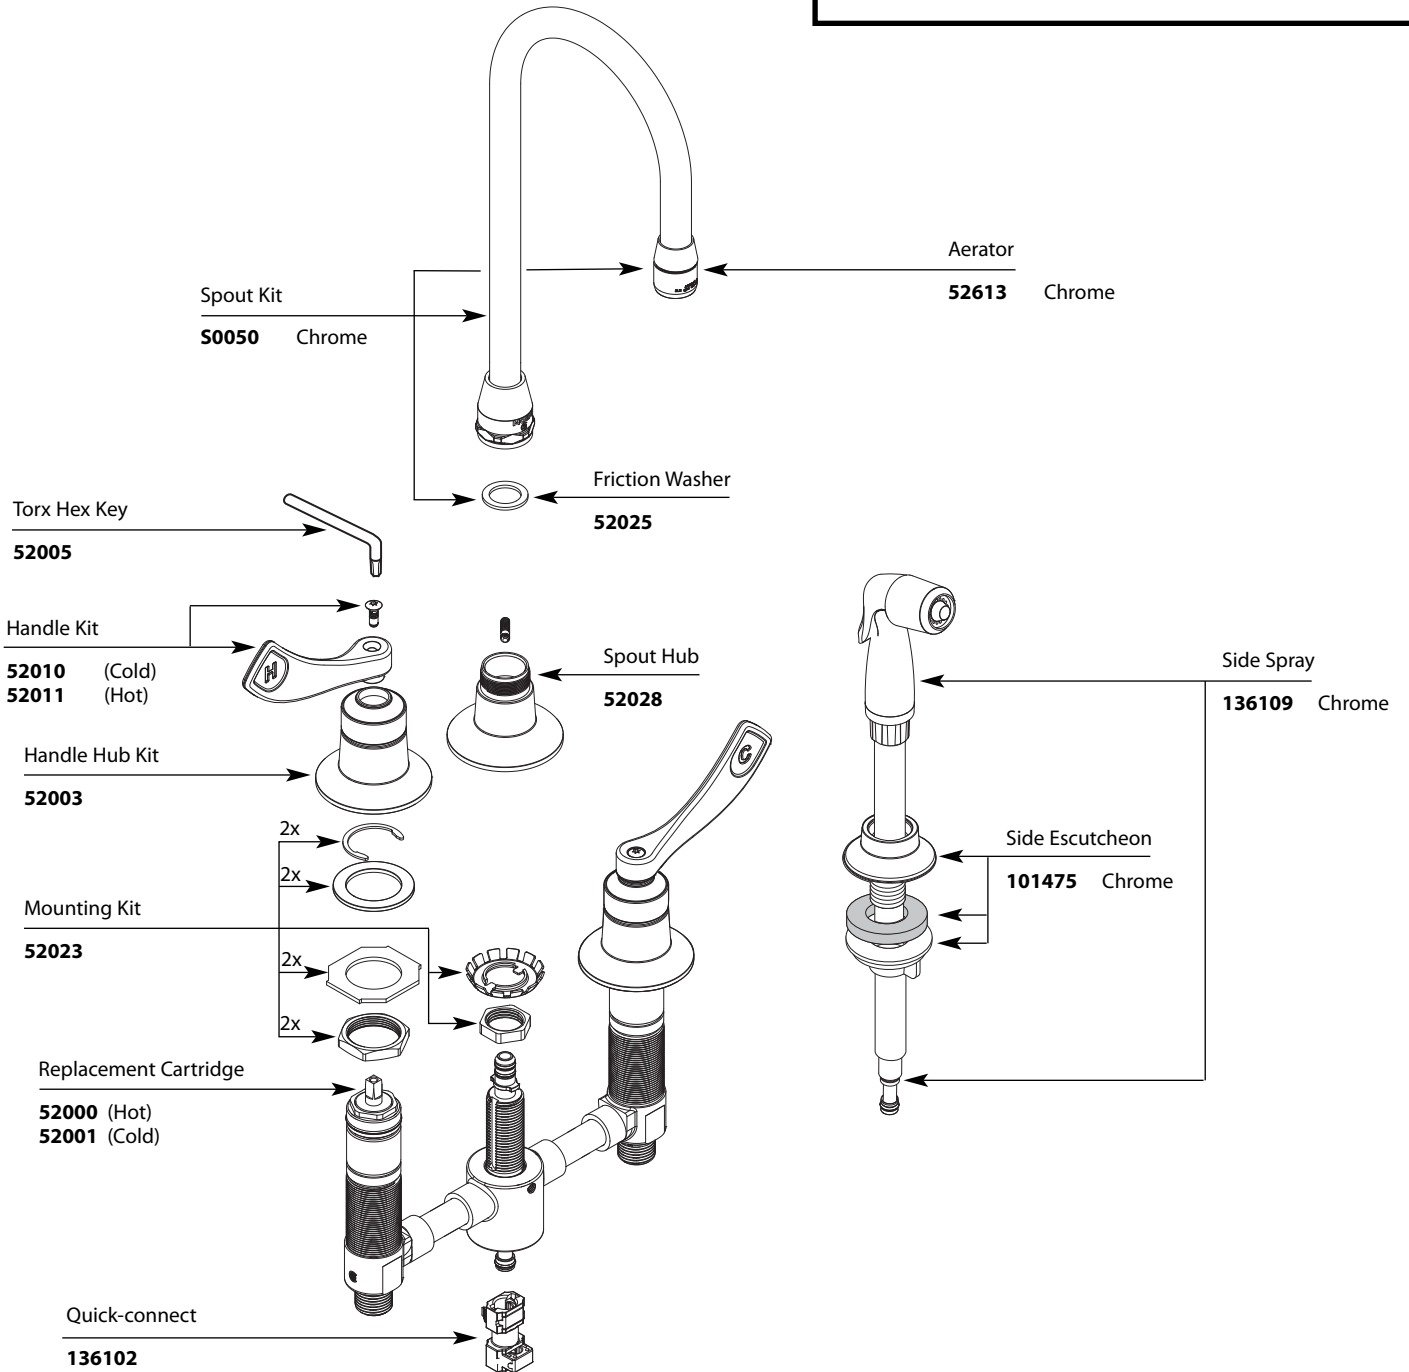

■ Order by Part Number

Two-Handle Kitchen Faucet w/Side Spray		
<u>MODEL</u>	<u>HANDLE</u>	<u>FINISH</u>
8244	Lever	Chrome
8245	Lever (less spout)	Chrome

■ Order by Part Number

Two-Handle Kitchen Faucet w/Side Spray		
<u>MODEL</u>	<u>HANDLE</u>	<u>FINISH</u>
CA8244	Lever	Chrome
CA8245	Lever (less spout)	Chrome