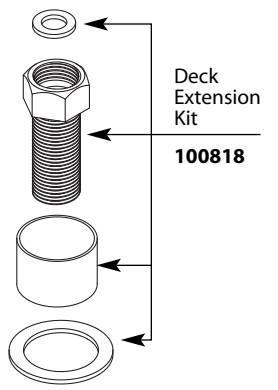

Aerator and Tool Kit

155204

Gasket

123663

Hardware Kit (x2)

145665

Two Handle Lavatory Faucet

MODEL	TYPE	FINISH
84948	Lever	Chrome
84948SRN	Lever	Spot Resist Nickel

USE ON DECKS < 3/8" (10mm)

USE ON DECKS > 1" (25mm)

Waste Plug

12314 Chrome

Waste Assembly

139246 Chrome
139246CSL Classic Stainless
(use for Spot Resist Nickel)