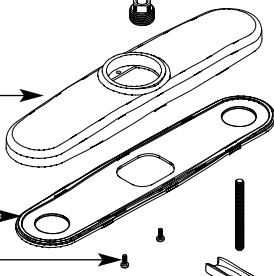

Hardware Kit  
(includes diverter)

**100886**

Hydrolock™  
Adapter  
**136101**

Side Spray

- 144474 Chrome
- 144474CSL Classic Stainless
- 144474SRS Spot Resistant Stainless

Hose Guide

- 139531 Chrome
- 139531CSL Classic Stainless
- 139531SRS Spot Resistant Stainless

Escutcheon Kit

- 100890 Chrome
- 100890CSL Classic Stainless
- 100890SRS Spot Resistant Stainless

Hardware Kit

**40004**

Escutcheon Kit  
(for CA87019)

**100887**

Hose Guide

**144475** Chrome