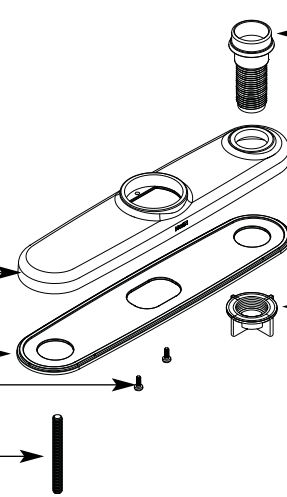

Hardware Kit  
(includes diverter)

**100886**

Hydrolock™  
Adapter  
**136101**

Side Spray

- 144474 Chrome
- 144474CSL Classic Stainless
- 144474SRS Spot Resistant Stainless

Hose Guide

- 139531 Chrome
- 139531CSL Classic Stainless
- 139531SRS Spot Resistant Stainless

Escutcheon Kit

- 100890 Chrome
- 100890CSL Classic Stainless
- 100890SRS Spot Resistant Stainless

Hardware Kit

**40004**

Escutcheon Kit  
(for CA87019)

**100887**

Hose Guide

**144475** Chrome