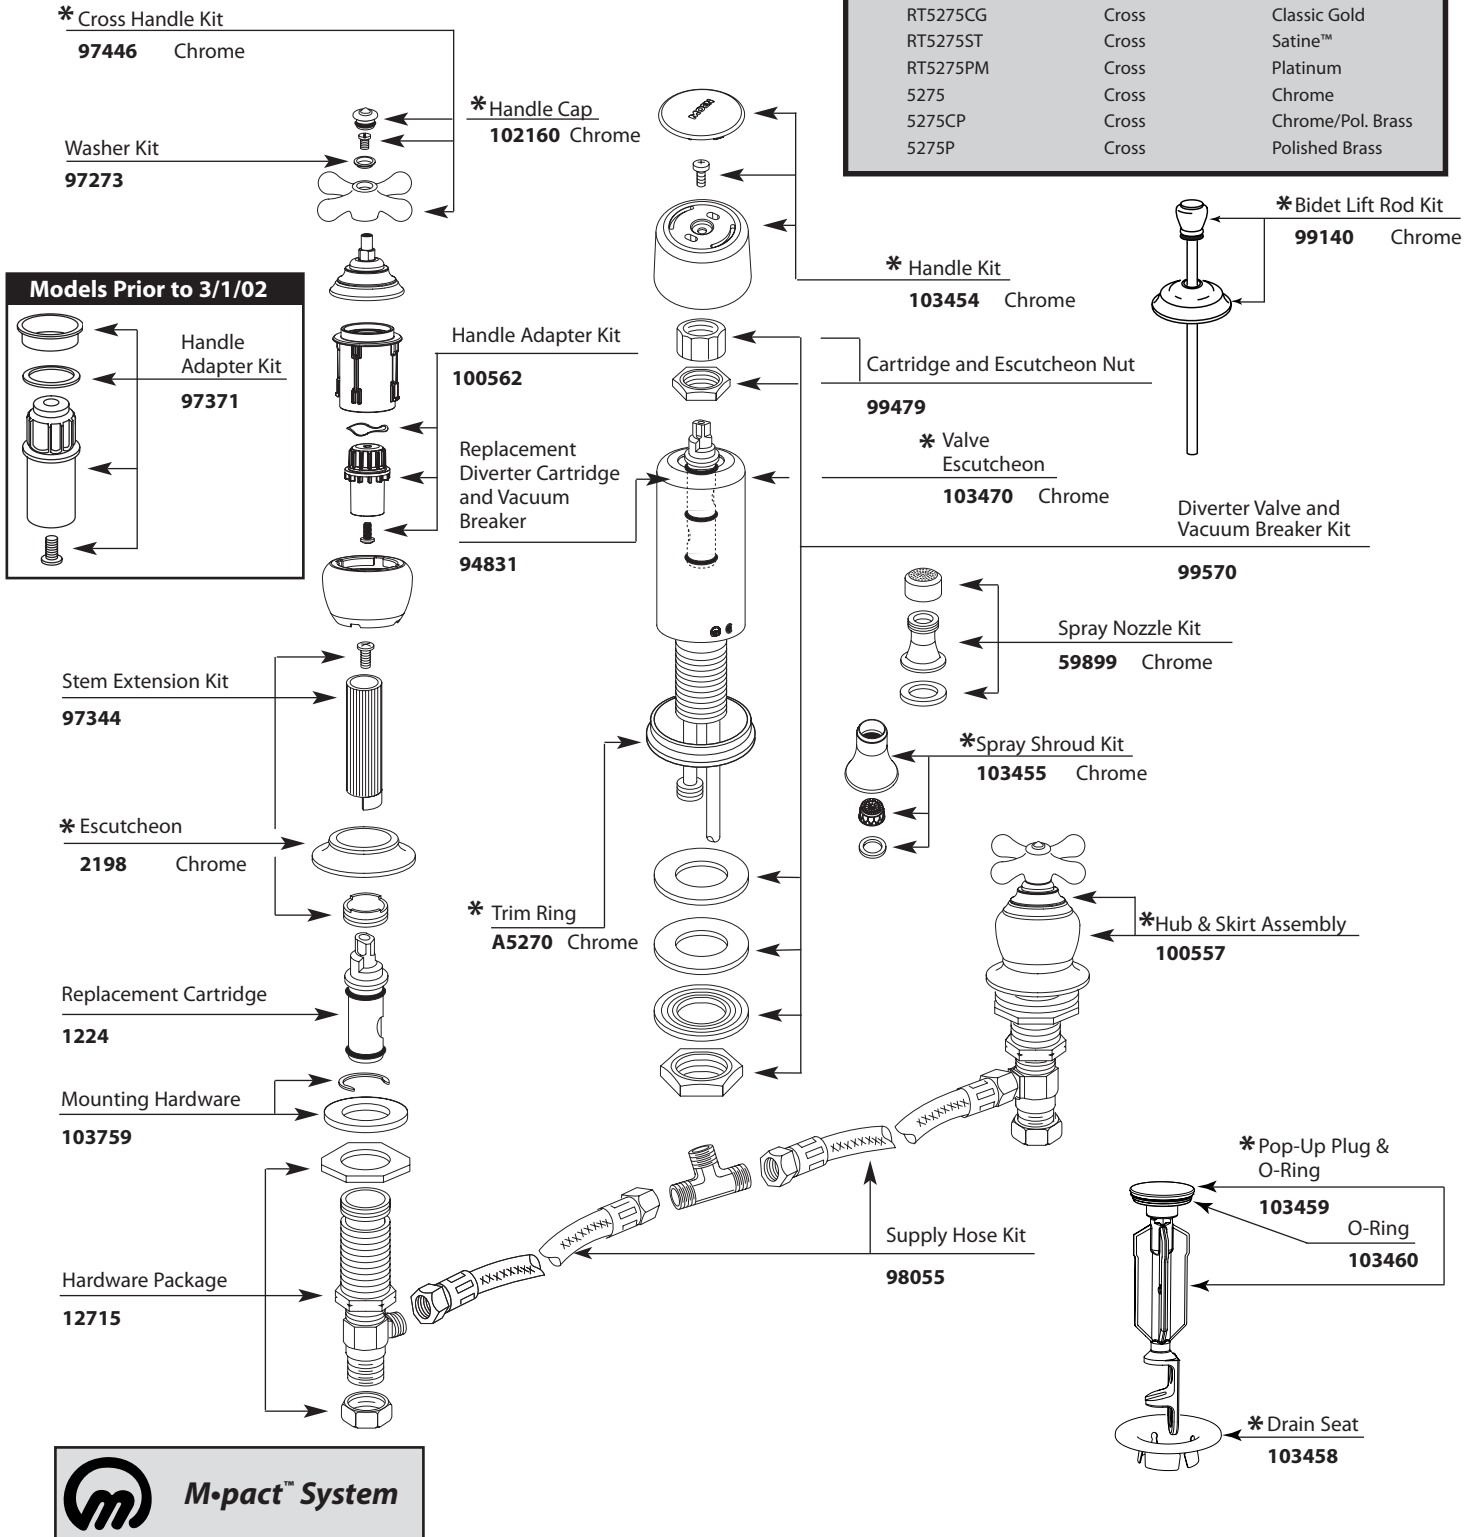

■ Order by Part Name and Part Number (Bold Face Type)

* See Chart on Next Page for Other Available Finishes

MONTICELLO® Two-Handle Bidet		
MODEL	HANDLE TYPE	FINISH
DISCONTINUED SKUS		
RT5275	Cross	Chrome
RT5275P	Cross	Polished Brass
RT5275BP	Cross	Black Opal™
RT5275CG	Cross	Classic Gold
RT5275ST	Cross	Satine™
RT5275PM	Cross	Platinum
5275	Cross	Chrome
5275CP	Cross	Chrome/Pol. Brass
5275P	Cross	Polished Brass

Available Finishes

* Part Finishes Chart

<p>Escutcheon</p> 	<p>2198 Chrome 2198P Polished Brass 2198PM Platinum 2198BP Black Opal 2198CG Classic Gold</p>	<p>2198ST Satine</p>
<p>Cross Handle Insert Kit (2)</p> 	<p>97446 Chrome 97447 Polished Brass 97448 Chrome/Pol. Brass 97435 Porc./Pol. Brass 101447 Platinum/Chrome</p>	<p>101446 Platinum/Platinum 102146 Black Opal 102145 Satine</p>
<p>Handle Cap Only (2)</p> 	<p>102160 Chrome 102161 Polished Brass 102164 Black Opal</p>	<p>102162 Platinum 102163 Satine 102165 Classic Gold</p>
<p>Hub & Skirt Assembly</p> 	<p>100557 Chrome 100557P Polished Brass 100557PM Platinum</p>	<p>100557BP Black Opal 100557CG Classic Gold 100557ST Satine</p>
<p>Drain Seat</p> 	<p>103458 Chrome 103458P Polished Brass 103458PM Platinum 103458BP Black Opal 103458CG Classic Gold 103458ST Satine</p>	
<p>Valve Escutcheon</p> 	<p>103470 Chrome 103470P Polished Brass 103470PM Platinum 103470BP Black Opal 103470CG Classic Gold 103470ST Satine</p>	