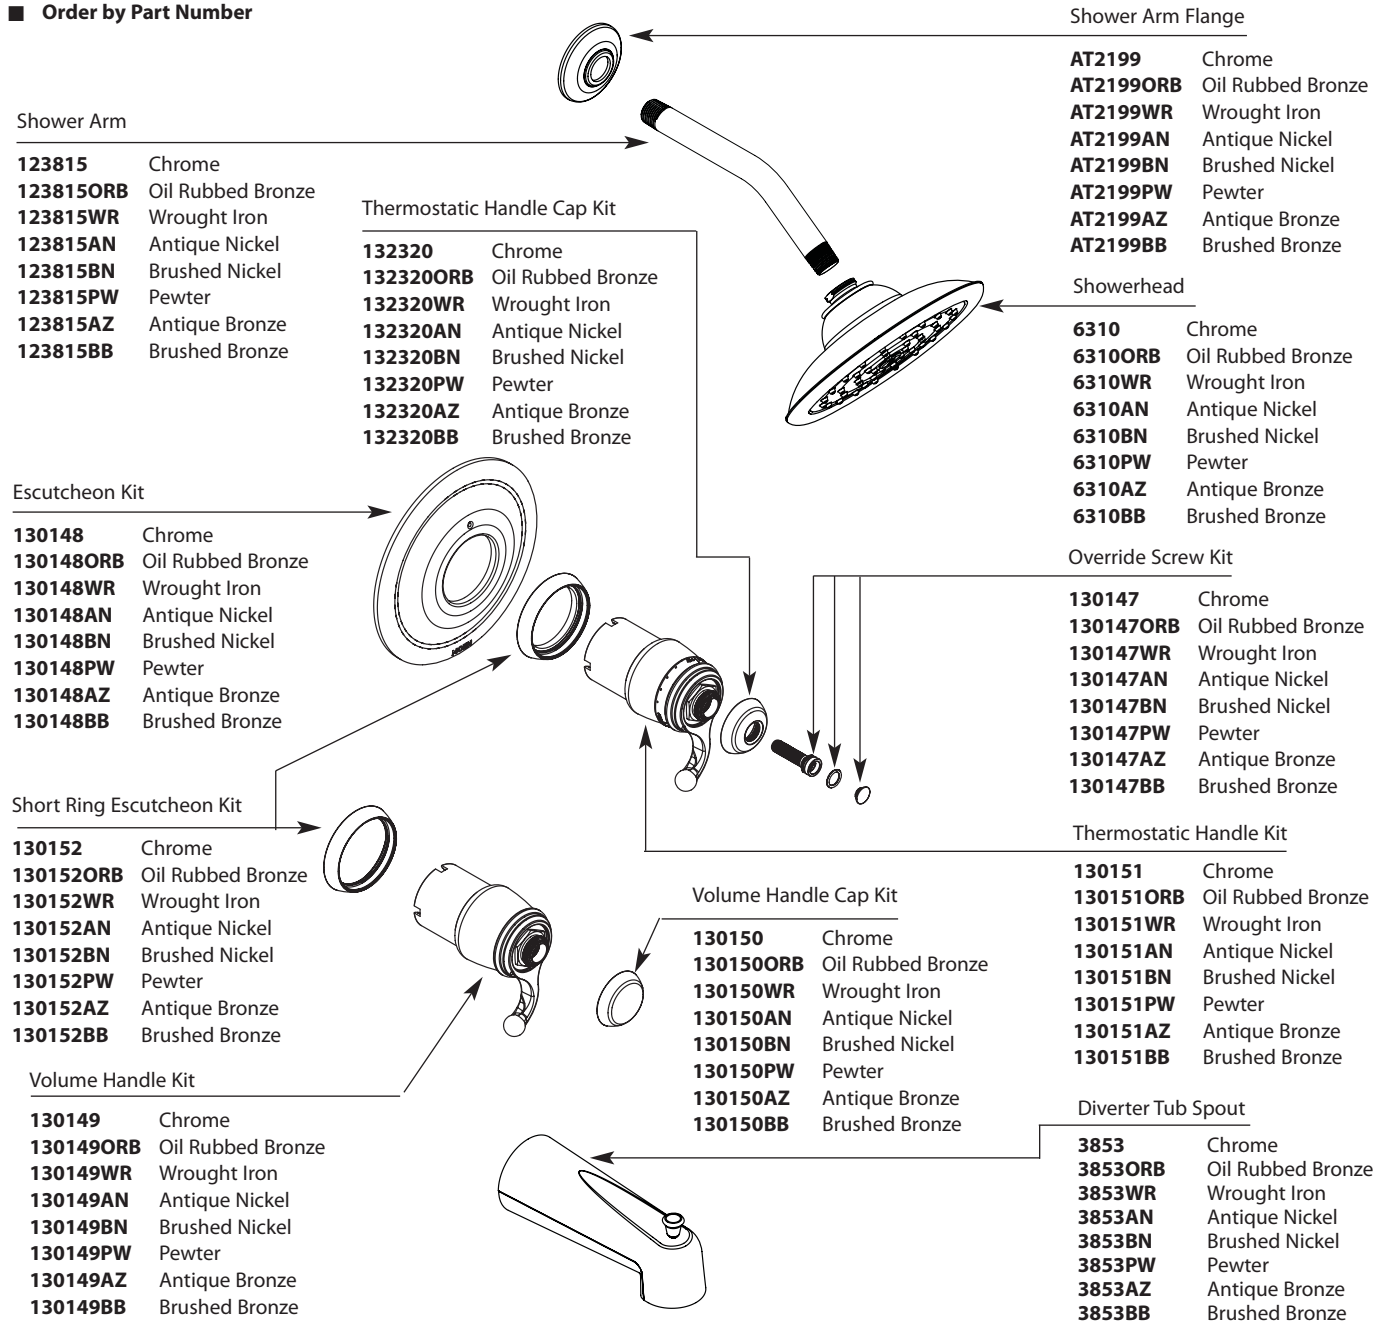

Buy it for looks. Buy it for life.®

ExactTemp®

3/4" Thermostatic Tub/Shower (Trim Only)

| VALVE TRIM ONLY | | | SHOWER ONLY TRIM | | | TUB/SHOWER | | |
|-----------------|--------|-------------------|------------------|--------|-------------------|------------|--------|-------------------|
| MODEL | HANDLE | FINISH | MODEL | HANDLE | FINISH | MODEL | HANDLE | FINISH |
| TL3410 | Lever | Chrome | TL3400 | Lever | Chrome | TL3450 | Lever | Chrome |
| TL3410ORB | Lever | Oil Rubbed Bronze | TL3400ORB | Lever | Oil Rubbed Bronze | TL3450ORB | Lever | Oil Rubbed Bronze |
| TL3410WR | Lever | Wrought Iron | TL3400WR | Lever | Wrought Iron | TL3450WR | Lever | Wrought Iron |
| TL3410AN | Lever | Antique Nickel | TL3400AN | Lever | Antique Nickel | TL3450AN | Lever | Antique Nickel |
| TL3410BN | Lever | Brushed Nickel | TL3400BN | Lever | Brushed Nickel | TL3450BN | Lever | Brushed Nickel |
| TL3410PW | Lever | Pewter | TL3400PW | Lever | Pewter | TL3450PW | Lever | Pewter |
| TL3410AZ | Lever | Antique Bronze | TL3400AZ | Lever | Antique Bronze | TL3450AZ | Lever | Antique Bronze |
| TL3410BB | Lever | Brushed Bronze | TL3400BB | Lever | Brushed Bronze | TL3450BB | Lever | Brushed Bronze |

■ Order by Part Number

Buy it for looks. Buy it for life.®

■ Order by Part Number

Illustrated Parts

**ExactTemp®
3/4" Thermostatic Valve**

MODEL
3371

Buy it for looks. Buy it for life.®

■ Order by Part Number

Illustrated Parts

**ExactTemp®
3/4" Volume Control Flow Valve**

MODEL
3600