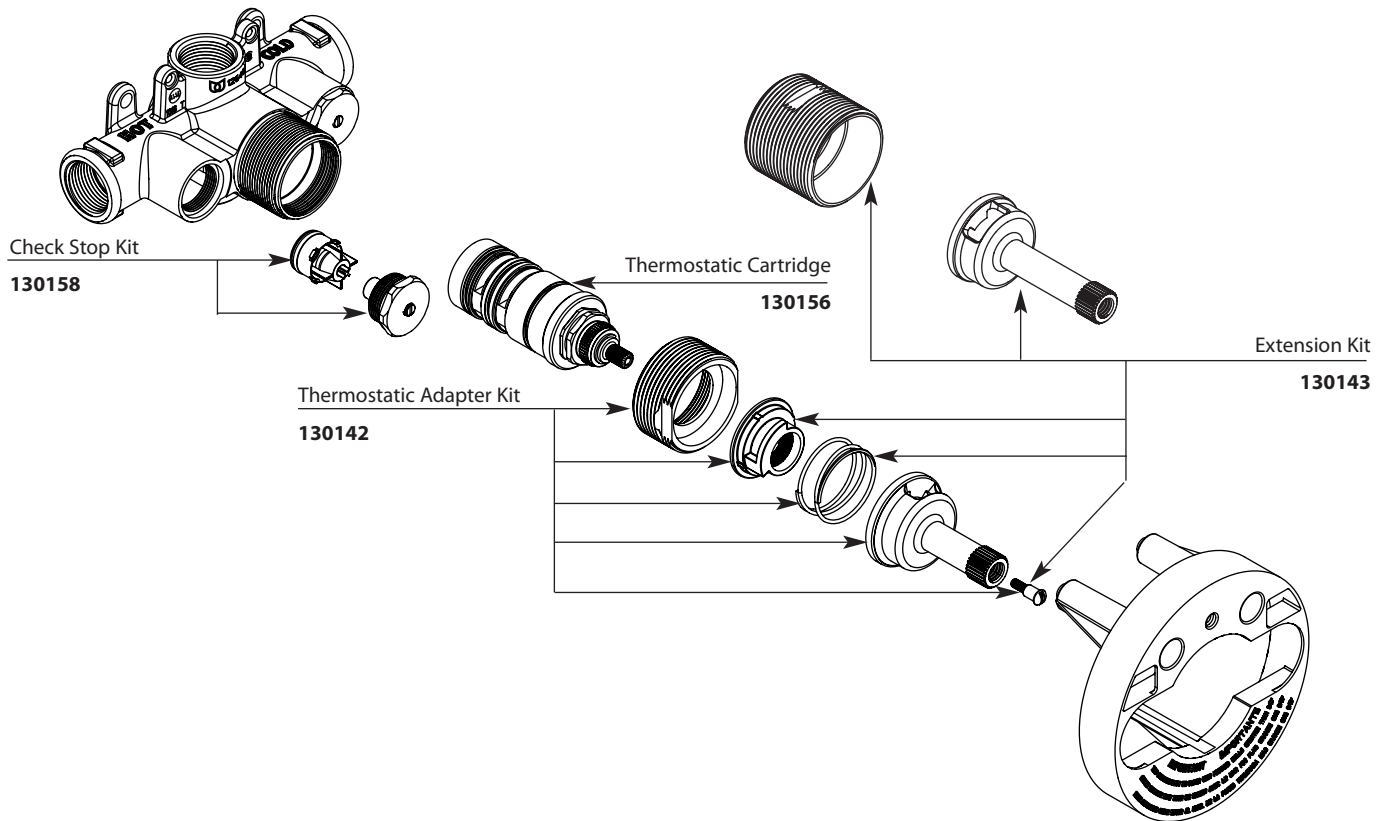

Buy it for looks. Buy it for life.®

ExactTemp®

3/4" Thermostatic Tub/Shower (Trim Only)

| VALVE TRIM ONLY | | | SHOWER ONLY TRIM | | | TUB/SHOWER | | |
|-----------------|--------|-------------------|------------------|--------|-------------------|------------|--------|-------------------|
| MODEL | HANDLE | FINISH | MODEL | HANDLE | FINISH | MODEL | HANDLE | FINISH |
| TL3410 | Lever | Chrome | TL3400 | Lever | Chrome | TL3450 | Lever | Chrome |
| TL3410ORB | Lever | Oil Rubbed Bronze | TL3400ORB | Lever | Oil Rubbed Bronze | TL3450ORB | Lever | Oil Rubbed Bronze |
| TL3410WR | Lever | Wrought Iron | TL3400WR | Lever | Wrought Iron | TL3450WR | Lever | Wrought Iron |
| TL3410AN | Lever | Antique Nickel | TL3400AN | Lever | Antique Nickel | TL3450AN | Lever | Antique Nickel |
| TL3410BN | Lever | Brushed Nickel | TL3400BN | Lever | Brushed Nickel | TL3450BN | Lever | Brushed Nickel |
| TL3410PW | Lever | Pewter | TL3400PW | Lever | Pewter | TL3450PW | Lever | Pewter |
| TL3410AZ | Lever | Antique Bronze | TL3400AZ | Lever | Antique Bronze | TL3450AZ | Lever | Antique Bronze |
| TL3410BB | Lever | Brushed Bronze | TL3400BB | Lever | Brushed Bronze | TL3450BB | Lever | Brushed Bronze |

■ Order by Part Number

Buy it for looks. Buy it for life.®

■ Order by Part Number

Illustrated Parts

**ExactTemp®
3/4" Thermostatic Valve**

MODEL
3371

Buy it for looks. Buy it for life.®

■ Order by Part Number

Illustrated Parts

**ExactTemp®
3/4" Volume Control Flow Valve**

MODEL
3600