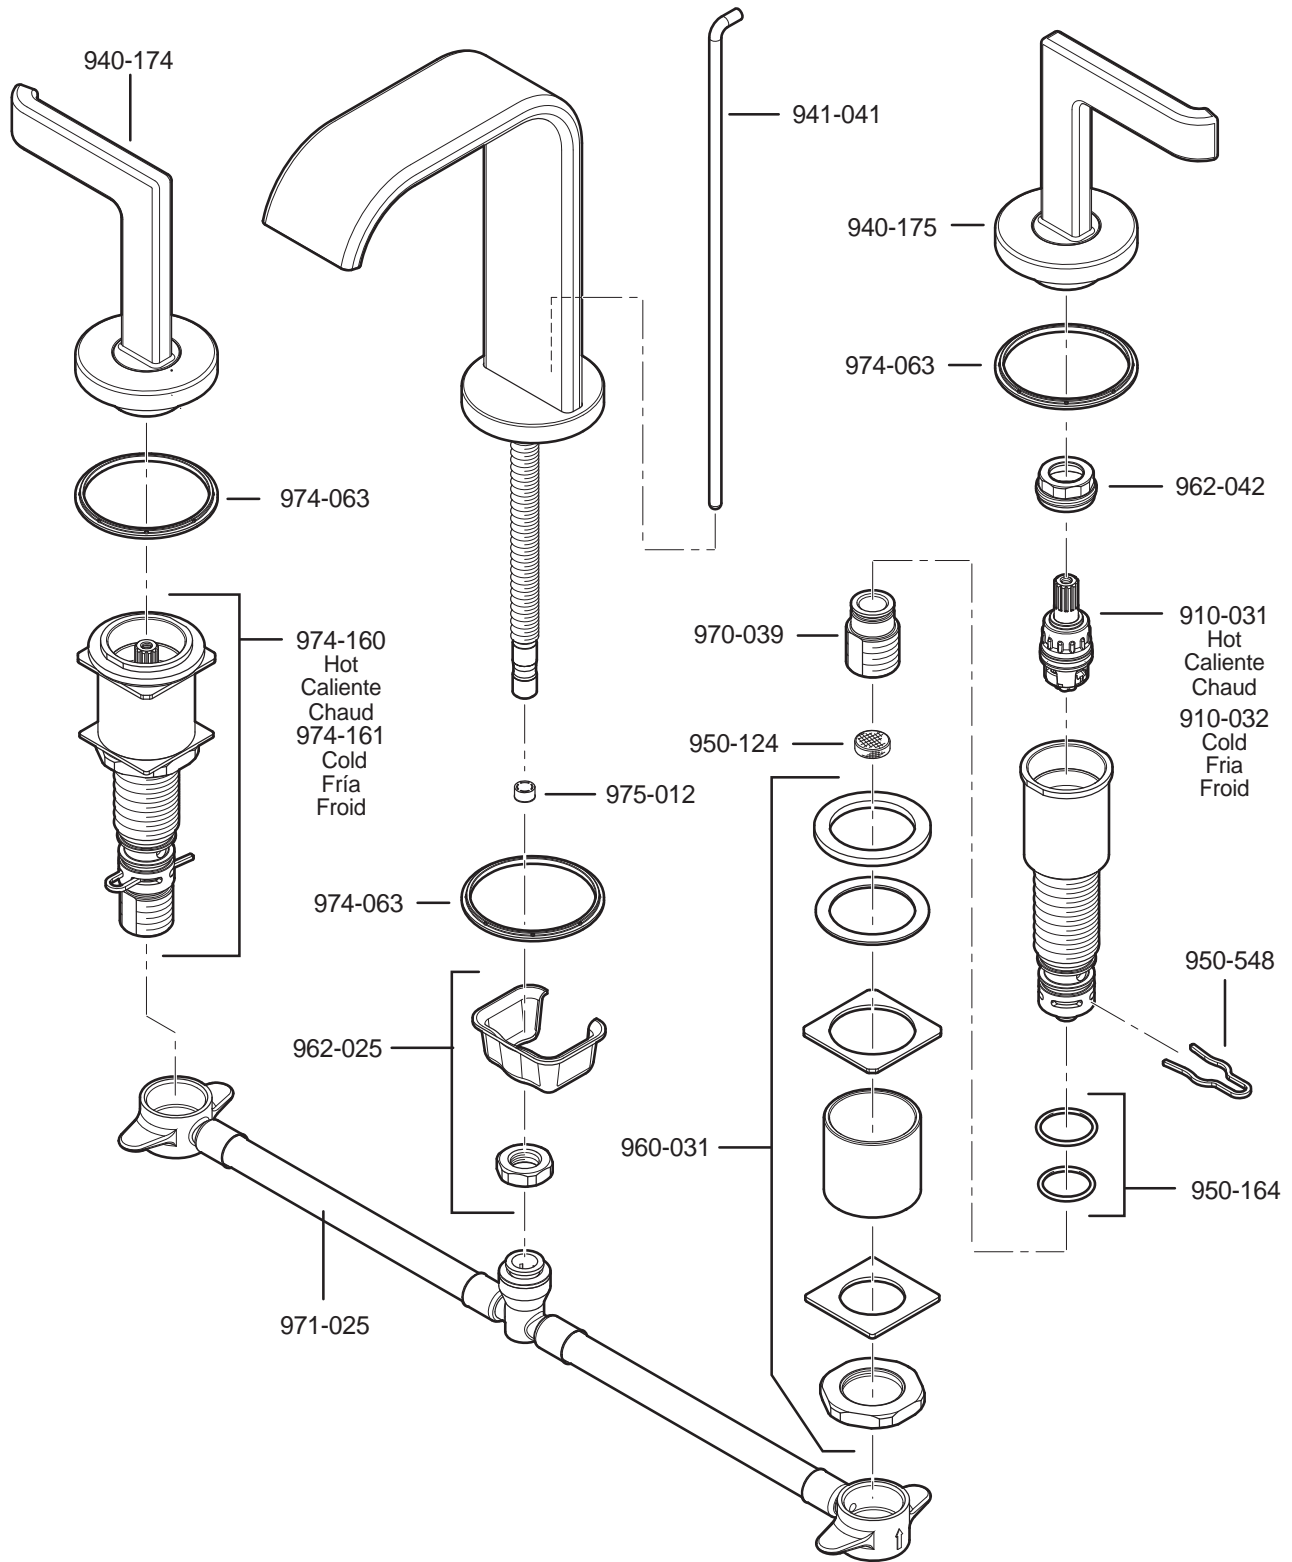

PARTS EXPLOSION

49 Series Skye™ 8"-15" Widespread Lavatory Faucett

FINISHES * Indicates Finish

| | | |
|-----------------------|-------------------|----------------------|
| A Polished Chrome | L Satin Stainless | T Biscuit |
| B Black | M Almond | U Rustic Bronze |
| D PVD Polished Nickel | N Antique Bronze | V PVD Polished Brass |
| E Rustic Pewter | P Polished Brass | W White |
| J PVD Brushed Nickel | Q Satin Brass | Y Tuscan Bronze |
| G Velvet Aged Bronze | R Copper | Z Oil-Rubbed Bronze |
| K Satin Nickel | S Stainless Steel | |

All finishes not available on all parts

1-800-PFAUCET www.pricepfinder.com
19701 DaVinci, Lake Forest, CA 92610

10/15/09

Price Pfister