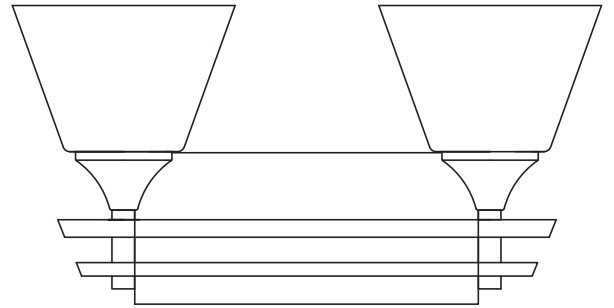

PARK HARBOR™

McBryde Bath Vanity

PHVL2232BN/ORB

- 2-Light Bath Vanity in Brush Nickel or Oil Rubbed Bronze
- No special tools needed for assembly
- Mount in up or down position
- Wattage:

PHVL2232BN/ORB: Uses two 100W medium base lamps max