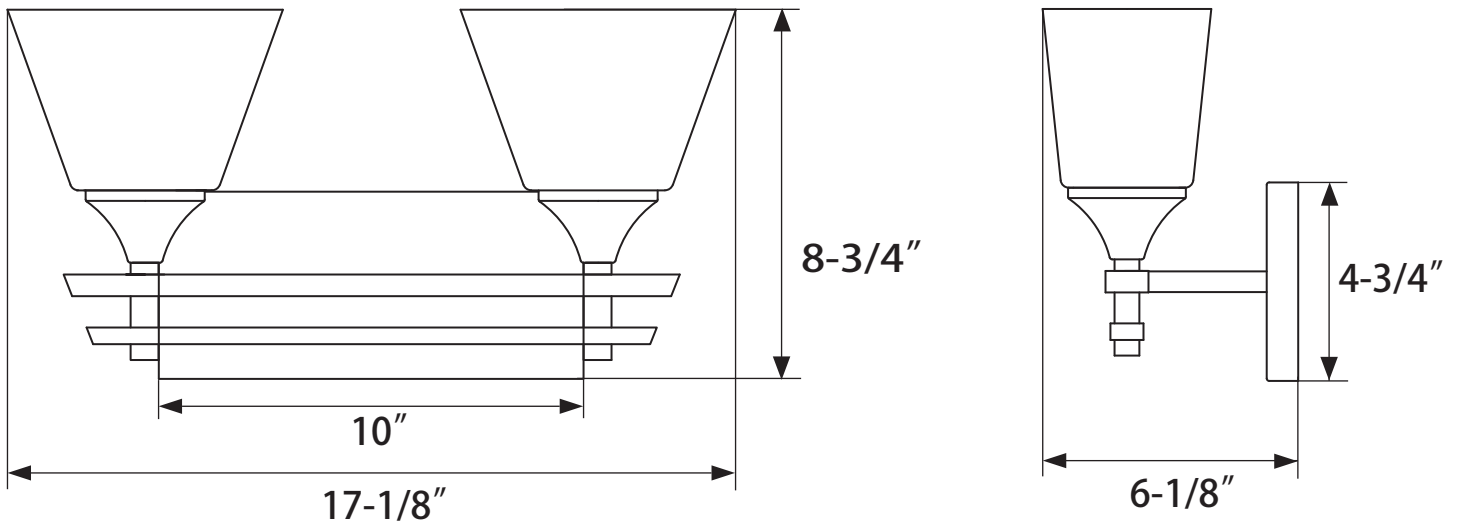

PARK HARBOR™

McBryde Bath Vanity

PHVL2232BN/ORB

- 2-Light Bath Vanity in Brush Nickel or Oil Rubbed Bronze
- No special tools needed for assembly
- Mount in up or down position
- Wattage:

PHVL2232BN/ORB: Uses two 100W medium base lamps max