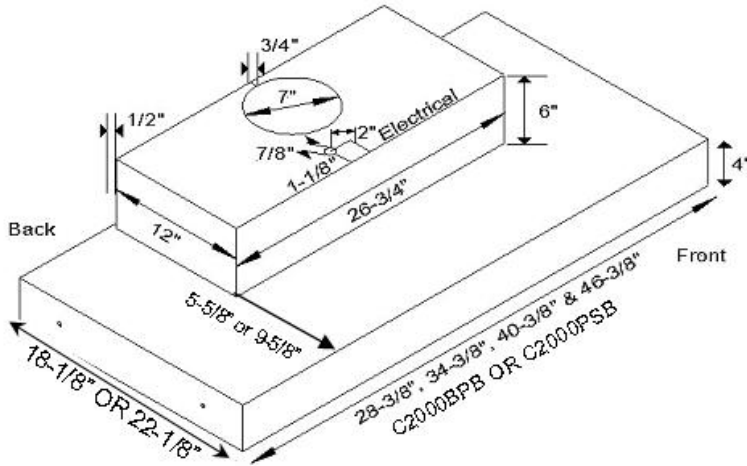

Powered Liner, With Baffles, Specifications

NOTE

Example: C2000PSB-8

Vent size 8" round by 3-1/2" high.
Increase CFM by 20% with 8" vent transition.

Example: C2000PSB-K

Vent size 10" round by 7" high.
Increase CFM by 35% with 10" vent transition.

All other dimensions remain the same.

3/4" Flange for perfect fit.

SEVEN YEAR, IN HOME, LIMITED WARRANTY, THE BEST IN THE INDUSTRY!

All dimensions are (+/-) 1/8" and are subject to change. Drawings are not to scale.