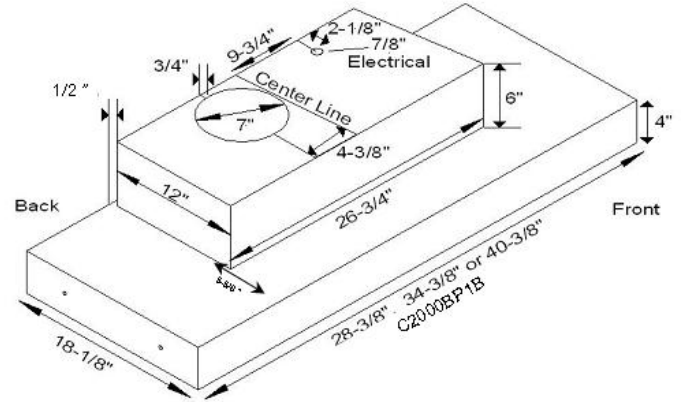

Powered Liner, With Baffles, Specifications

NOTE

Example: C2000PSB-8

Vent size 8" round by 3-1/2" high.
Increase CFM by 20% with 8" vent transition.

Example: C2000PSB-K

Vent size 10" round by 7" high.
Increase CFM by 35% with 10" vent transition.

All other dimensions remain the same.

3/4" Flange for perfect fit.

SEVEN YEAR, IN HOME, LIMITED WARRANTY, THE BEST IN THE INDUSTRY!

All dimensions are (+/-) 1/8" and are subject to change. Drawings are not to scale.