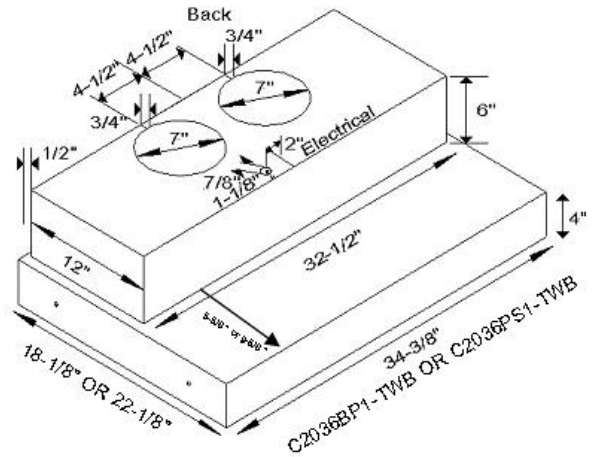

***Flange—Custom fit your liner with standard 3/4" flanges. Other sizes available. Call for a quote.**

Powered Liner, With Baffles, Specifications

NOTE

Example: C2000PSB-8

Vent size 8" round by 3-1/2" high.
Increase CFM by 20% with 8" vent transition.

Example: C2000PSB-K

Vent size 10" round by 7" high.
Increase CFM by 35% with 10" vent transition.

All other dimensions remain the same.

3/4" Flange for perfect fit.

SEVEN YEAR, IN HOME, LIMITED WARRANTY, THE BEST IN THE INDUSTRY!

All dimensions are (+/-) 1/8" and are subject to change. Drawings are not to scale.