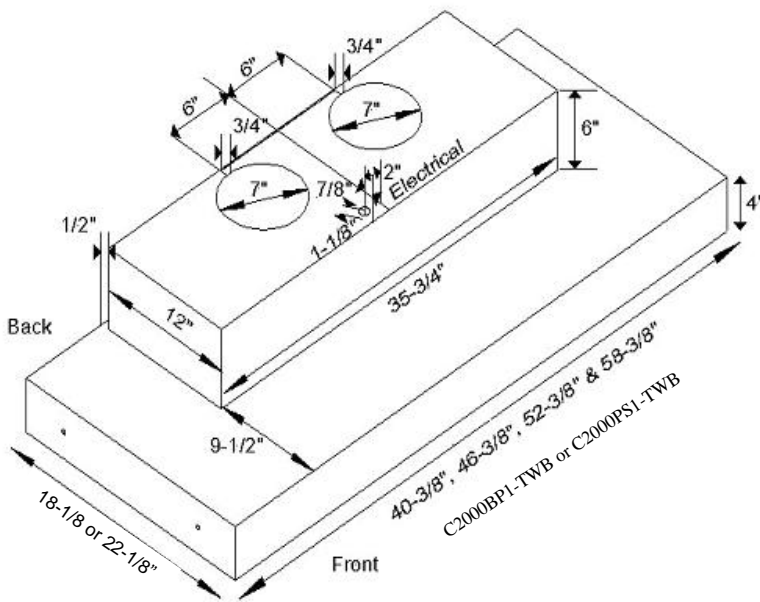

Powered Liner, With Baffles, Specifications

NOTE

Example: C2000PSB-8

Vent size 8" round by 3-1/2" high.
Increase CFM by 20% with 8" vent transition.

Example: C2000PSB-K

Vent size 10" round by 7" high.
Increase CFM by 35% with 10" vent transition.

All other dimensions remain the same.

3/4" Flange for perfect fit.

SEVEN YEAR, IN HOME, LIMITED WARRANTY, THE BEST IN THE INDUSTRY!

All dimensions are (+/-) 1/8" and are subject to change. Drawings are not to scale.