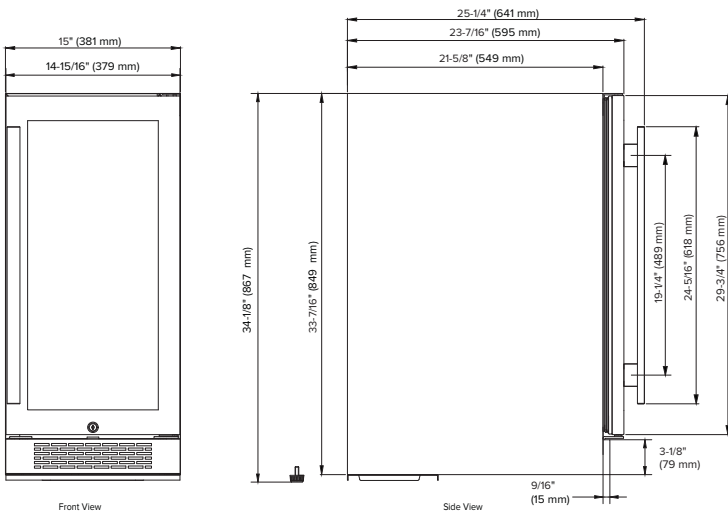

WINE REFRIGERATOR

15-Inch Single Zone Undercounter Wine Refrigerator, Stainless Steel Door

Features

- 27 bottle capacity built-in wine refrigerator
- White, blue and amber interior LED lighting options
- Seamless, stainless steel trimmed glass door
- UV resistant glass door with low-e, double-panes, and argon gas between the two panes
- Touch panel with digital controls
- Wooden shelves with stainless steel trim
- Added security with a door lock
- Sabbath mode

Accessories

Model	Description	Finish
PCWRFILTER	Replacement Carbon Filter	Gray

Exterior Dimensions

Interior Dimensions

Door Swing

Specifications

Model#	AWC152SZ
Wine Bottle Capacity (750 ml)	27
Product Depth	23-7/16"
Product Depth with Handle	25-1/4"
Product Height	34-1/8"
Product Width	15"
Product Weight	92 lbs.
Refrigerant Type	R600a
Temperature Range	40°F - 65°F
Power Cord Length	6'
Amps	1.5
Electric Supply	115 VAC, 60 Hz

Cutout dimensions

Note: Dimensions in parentheses are in millimeters. Specifications are subject to change without notice. Visit Avallon.com for the latest information.