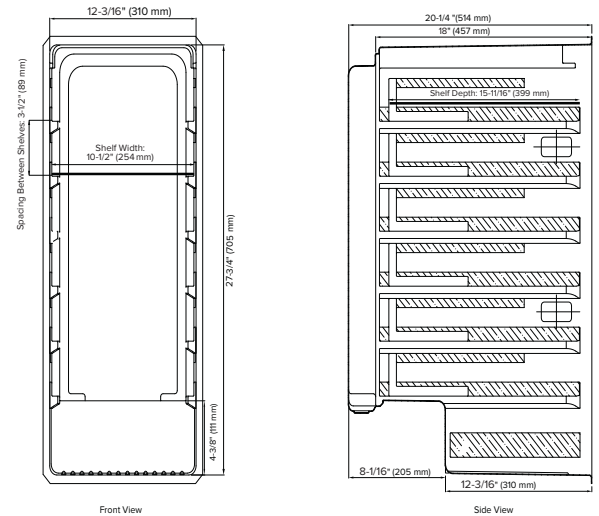

Accessories

Model	Description	Finish
PCWRFILTER	Replacement Carbon Filter	Gray

Exterior Dimensions

Interior Dimensions

Door Swing

Specifications

Model#	AWC152SZ
Wine Bottle Capacity (750 ml)	27
Product Depth	23-7/16"
Product Depth with Handle	25-1/4"
Product Height	34-1/8"
Product Width	15"
Product Weight	92 lbs.
Refrigerant Type	R600a
Temperature Range	40°F - 65°F
Power Cord Length	6'
Amps	1.5
Electric Supply	115 VAC, 60 Hz

Cutout dimensions

Note: Dimensions in parentheses are in millimeters. Specifications are subject to change without notice. Visit Avallon.com for the latest information.