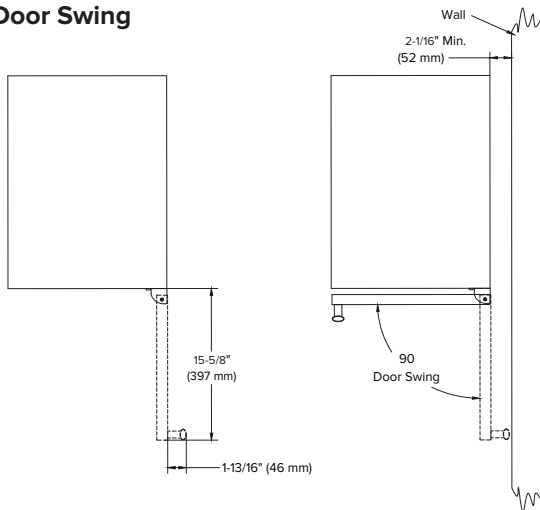

Accessories

Model	Description	Finish
PCWRFILTER	Replacement Carbon Filter	Gray

Exterior Dimensions

Interior Dimensions

Door Swing

Specifications

Model#	AWC152SZ
Wine Bottle Capacity (750 ml)	27
Product Depth	23-7/16"
Product Depth with Handle	25-1/4"
Product Height	34-1/8"
Product Width	15"
Product Weight	92 lbs.
Refrigerant Type	R600a
Temperature Range	40°F - 65°F
Power Cord Length	6'
Amps	1.5
Electric Supply	115 VAC, 60 Hz

Cutout dimensions

Note: Dimensions in parentheses are in millimeters. Specifications are subject to change without notice. Visit Avallon.com for the latest information.