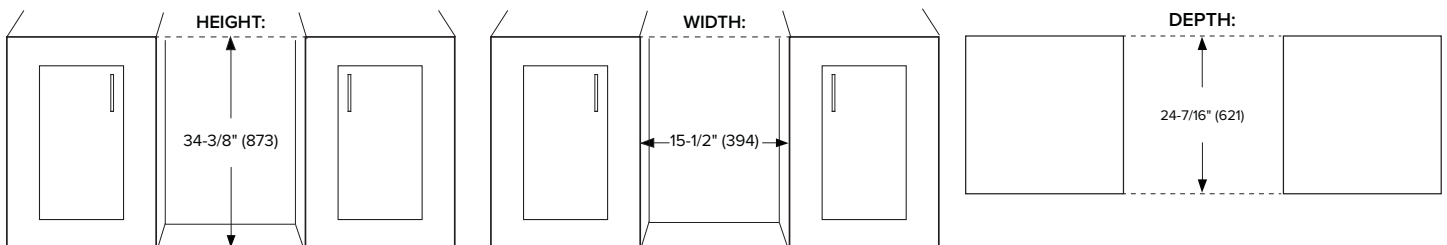

Accessories

Model	Description	Finish
PCWRFILTER	Replacement Carbon Filter	Gray

Exterior Dimensions

Interior Dimensions

Door Swing

Specifications

Model#	AWC152SZ
Wine Bottle Capacity (750 ml)	27
Product Depth	23-7/16"
Product Depth with Handle	25-1/4"
Product Height	34-1/8"
Product Width	15"
Product Weight	92 lbs.
Refrigerant Type	R600a
Temperature Range	40°F - 65°F
Power Cord Length	6'
Amps	1.5
Electric Supply	115 VAC, 60 Hz

Cutout dimensions

Note: Dimensions in parentheses are in millimeters. Specifications are subject to change without notice. Visit Avallon.com for the latest information.