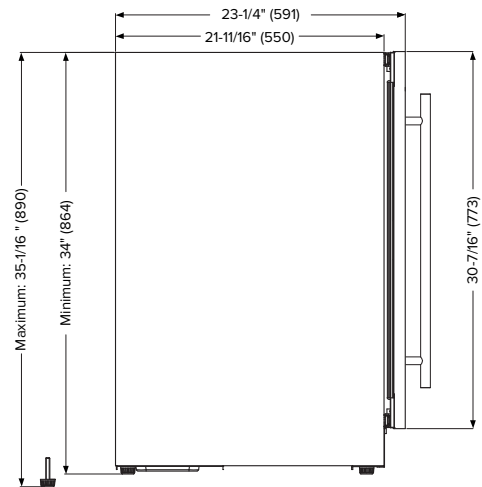

**DIMENSIONS:**

**FRONT**

**SIDE**

Please note: the 23-1/4" depth does not include the depth of the custom panel door

**TOP**

**SPECIFICATIONS:**

<b>Model#</b>	L3024UI1WPR
<b>Capacity (750 mL Wine Bottles)</b>	44
<b>Capacity (Volume)</b>	5.21 cu ft
<b>Product Depth</b>	23-1/4"
<b>Product Height (Min)</b>	34"
<b>Product Width</b>	23-13/16"
<b>Product Weight</b>	172 lbs.
<b>Refrigerant Type</b>	R600a
<b>Temperature Range</b>	39°F–65°F
<b>Power Cord Length</b>	6.5'
<b>Amps</b>	1.5
<b>Electric Supply</b>	115 VAC, 60 Hz

NEMA 5-15P

**INSTALLATION NOTES:**

- The plug requires an additional 2" for clearance; a recessed receptacle may be required for fully recessed installations
- Dimensions in parentheses are in millimeters
- Cutout dimensions are based off a standard 3/4" panel overlay

**CUTOUT DIMENSIONS**