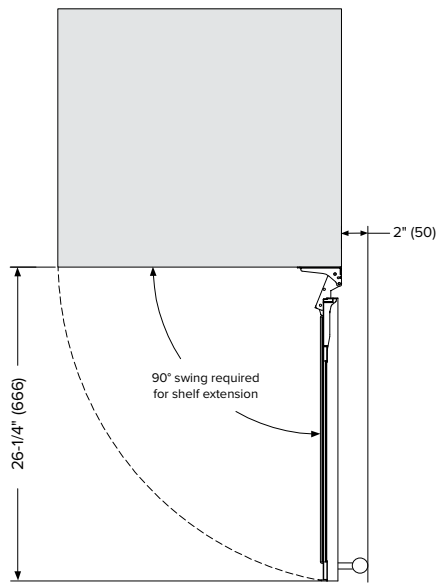

**DIMENSIONS:**

**FRONT**

**SIDE**

Please note: the 23-1/4" depth does not include the depth of the custom panel door

**TOP**

**SPECIFICATIONS:**

<b>Model#</b>	L3024UI1WPR
<b>Capacity (750 mL Wine Bottles)</b>	44
<b>Capacity (Volume)</b>	5.21 cu ft
<b>Product Depth</b>	23-1/4"
<b>Product Height (Min)</b>	34"
<b>Product Width</b>	23-13/16"
<b>Product Weight</b>	172 lbs.
<b>Refrigerant Type</b>	R600a
<b>Temperature Range</b>	39°F–65°F
<b>Power Cord Length</b>	6.5'
<b>Amps</b>	1.5
<b>Electric Supply</b>	115 VAC, 60 Hz

NEMA 5-15P

**INSTALLATION NOTES:**

- The plug requires an additional 2" for clearance; a recessed receptacle may be required for fully recessed installations
- Dimensions in parentheses are in millimeters
- Cutout dimensions are based off a standard 3/4" panel overlay

**CUTOUT DIMENSIONS**