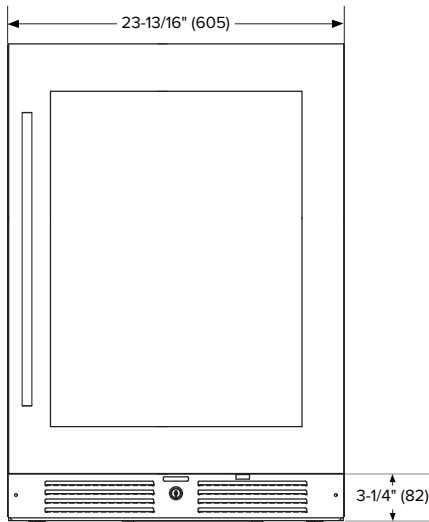

### MODEL DETAILS:

Model	Voltage	Door Swing	Finish
L3024UI1WPR-LH	115V	Left Hinge	Panel Ready
L3024UI1WPR-RH	115V	Right Hinge	Panel Ready

**DIMENSIONS:**

**FRONT**

**SIDE**

Please note: the 23-1/4" depth does not include the depth of the custom panel door

**TOP**

**SPECIFICATIONS:**

<b>Model#</b>	L3024UI1WPR
<b>Capacity (750 mL Wine Bottles)</b>	44
<b>Capacity (Volume)</b>	5.21 cu ft
<b>Product Depth</b>	23-1/4"
<b>Product Height (Min)</b>	34"
<b>Product Width</b>	23-13/16"
<b>Product Weight</b>	172 lbs.
<b>Refrigerant Type</b>	R600a
<b>Temperature Range</b>	39°F–65°F
<b>Power Cord Length</b>	6.5'
<b>Amps</b>	1.5
<b>Electric Supply</b>	115 VAC, 60 Hz

**CUTOUT DIMENSIONS**