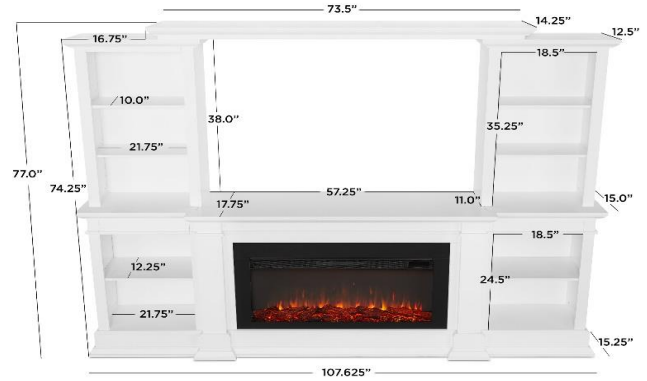

9900E Monte Vista Media Electric Fireplace

DESIGN	
Fireplace Type	Freestanding, Media
Frame Material	Hardwood Veneered Mantel
Screen Type	Glass
Firebox Media type	Burning Logs
Multi-Color Flame Display	Yes
Temperature Display	Yes
Remote Control	Yes

ELECTRICAL RATINGS	
Voltage / Frequency	120V / 60 Hz
Amperage	12.5
Wattage	1,500
Cord Length	72
Plug Type	Lay-flat

DIMENSIONS / WEIGHT	
Mantel Dimensions	107.625" L x 17.75" W x 77" H
Mantel Weight	279 lbs
Fireplace Insert Dimensions	39.125" L x 5.625" W x 18.5" H
Fireplace Insert Weight	40 lbs

Assembled Product Dimensions	107.625" L x 17.75" W x 77" H
Assembled Product Weight	319 lbs
Number of Shelves	6
Shipping method	LTL
Shipping Dimensions	78" L x 35" W x 36" H
Shipping Weight	411 lbs
Number of Cartons	4

Additional Dimensions	
Shelf Dimensions	Top: 21.75" L x 10" W Bottom: 21.75" L x 12.25" W
Cabinet Dimensions	Top: 18.5" L x 15" W x 35.25" H Bottom: 18.5" L x 15.25" W x 24.5" H
Weight Limit	150 lbs
TV Size accommodated	60" or smaller