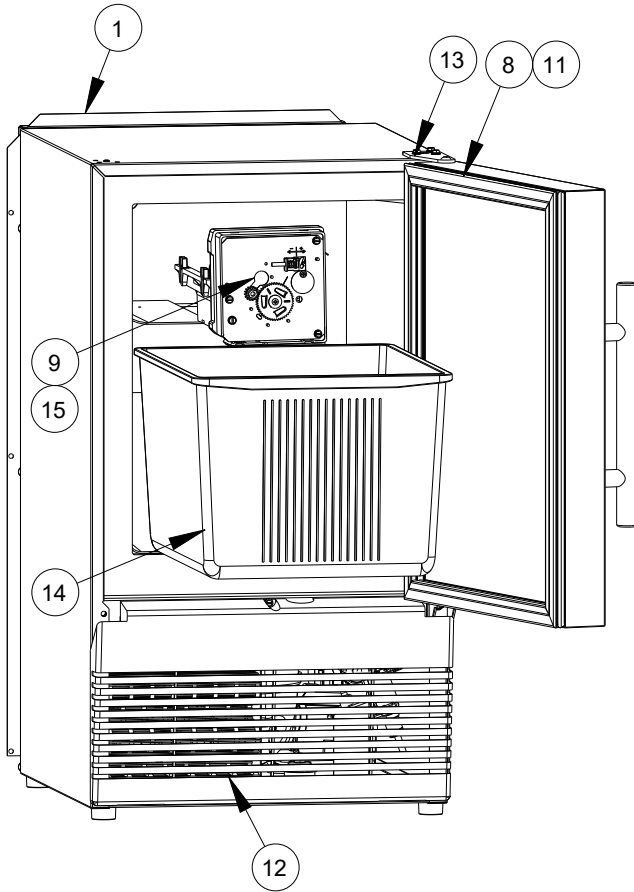

USER GUIDE

Parts

UACR015-SS01A		
Item	Description	U-Line P/N
1	BACK PANEL	80-54392-00
2	COMPRESSOR ELECTRICALS W/COVER	80-54377-00
3	COMPRESSOR EM2C46CLC,115V,R600	80-55658-11
4	CONDENSER ASSEMBLY	80-54601-00
5	CONDENSER FAN BLADE	80-54379-00
6	CONDENSER FAN W/BLADE	80-54378-00
7	CONTROL ASSEMBLY, MCR014 *	80-55673-01
8	DOOR ASSEMBLY,15"STAINLESS SOLID	80-54593-03
9	FACEPLATE 115V, R600	80-54523-01
10	FEET (4)	80-54529-00
11	GASKET, DOOR	80-55428-02
12	GRILLE, 15" GREY	80-54591-01
13	HINGES W/SCREWS	80-54574-00
14	ICE BUCKET	80-54386-00
15	ICEMAKER, 115V, R600, MANUAL	80-55669-00
16	PACKAGING *	80-54387-00
17	POWER CORD, EXTERNAL *	80-55519-00
18	ROCKER SWITCH *	80-54105-00
19	WATERLINE ASSEMBLY	80-54599-00
20	WATER VALVE ASSEMBLY	80-54356-00
21	WIRE HARNESS, MAIN *	80-55638-12
22	WIRE ASSEMBLY, CONTROL *	80-55638-11

* NOT PICTURED