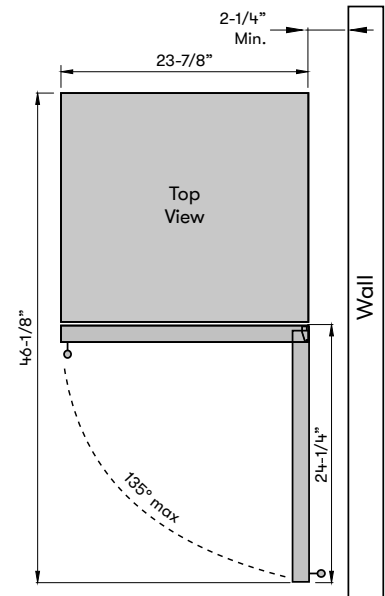

Field-Reversible Door

Comes standard with field-reversible door brackets included

BRISAS SINGLE ZONE BEVERAGE COOLER

brisas
BY ZEPHYR
BRISASBYZEPHYR.COM

MODEL	BBV24C01AG
Single Zone Beverage Cooler	
Size	24"
Dimensions	23-7/8"W x 33-7/8"H x 23-1/2"D
Weight	114lbs.
Installation Type	Compact / Built-in / Freestanding
Refrigerant Type	R600a
FEATURES	
Capacity	8 bottles (750 ml), 112 12oz cans
Volume	5.8 cu/ft
Temperature Range	38° - 65° F
Sound Level	40 dBA
Seamed Door Finish	304-grade Stainless + Glass
Cabinet Finish	Black
Interior Finish	Black
Field-Reversible Door	Yes
Door Glass	Dual-pane
Shelving	1 black wire rack w/ black trim 2 transparent-gray glass shelves
Controls	Electronic Capacitive Touch
Lighting	Blue LED
Door Open Alarm	Yes, after 3 minutes
Sabbath Mode	Yes
Air Filtration	Yes, w/ carbon filter
PreciseTemp™	Yes
Active Cooling Technology	Yes
Vibration Dampening System	Yes
AC POWER	115V, 60Hz at Max. 1.0A
WARRANTY	2 years parts, 5 years compressor 1 year labor