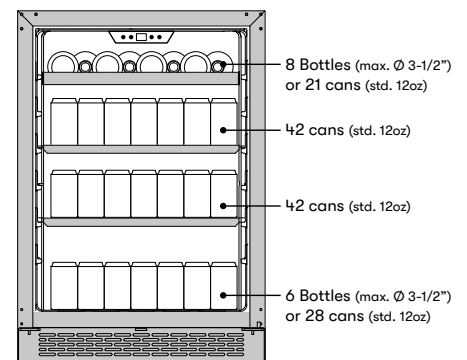

Field-Reversible Door

Comes standard with field-reversible door brackets included

BRISAS SINGLE ZONE BEVERAGE COOLER

brisas
BY ZEPHYR
BRISASBYZEPHYR.COM

MODEL	BBV24C01AG
Single Zone Beverage Cooler	
Size	24"
Dimensions	23-7/8"W x 33-7/8"H x 23-1/2"D
Weight	114lbs.
Installation Type	Compact / Built-in / Freestanding
Refrigerant Type	R600a
FEATURES	
Capacity	8 bottles (750 ml), 112 12oz cans
Volume	5.8 cu/ft
Temperature Range	38° - 65° F
Sound Level	40 dBA
Seamed Door Finish	304-grade Stainless + Glass
Cabinet Finish	Black
Interior Finish	Black
Field-Reversible Door	Yes
Door Glass	Dual-pane
Shelving	1 black wire rack w/ black trim 2 transparent-gray glass shelves
Controls	Electronic Capacitive Touch
Lighting	Blue LED
Door Open Alarm	Yes, after 3 minutes
Sabbath Mode	Yes
Air Filtration	Yes, w/ carbon filter
PreciseTemp™	Yes
Active Cooling Technology	Yes
Vibration Dampening System	Yes
AC POWER	115V, 60Hz at Max. 1.0A
WARRANTY	2 years parts, 5 years compressor 1 year labor