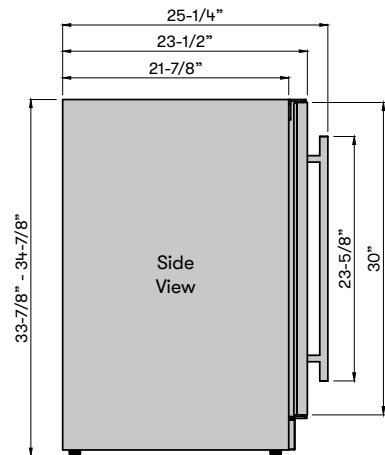

Field-Reversible Door

Comes standard with field-reversible door brackets included

BRISAS SINGLE ZONE BEVERAGE COOLER

brisas
BY ZEPHYR
BRISASBYZEPHYR.COM

MODEL	BBV24C01AG
Single Zone Beverage Cooler	
Size	24"
Dimensions	23-7/8"W x 33-7/8"H x 23-1/2"D
Weight	114lbs.
Installation Type	Compact / Built-in / Freestanding
Refrigerant Type	R600a
FEATURES	
Capacity	8 bottles (750 ml), 112 12oz cans
Volume	5.8 cu/ft
Temperature Range	38° - 65° F
Sound Level	40 dBA
Seamed Door Finish	304-grade Stainless + Glass
Cabinet Finish	Black
Interior Finish	Black
Field-Reversible Door	Yes
Door Glass	Dual-pane
Shelving	1 black wire rack w/ black trim 2 transparent-gray glass shelves
Controls	Electronic Capacitive Touch
Lighting	Blue LED
Door Open Alarm	Yes, after 3 minutes
Sabbath Mode	Yes
Air Filtration	Yes, w/ carbon filter
PreciseTemp™	Yes
Active Cooling Technology	Yes
Vibration Dampening System	Yes
AC POWER	115V, 60Hz at Max. 1.0A
WARRANTY	2 years parts, 5 years compressor 1 year labor