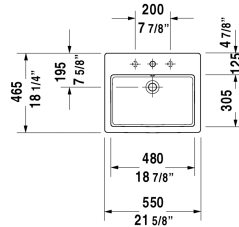

Vanity basin # 031555..00 / 031555..30 / 031555..60

| < 21 5/8" Inch > |

Vanity basin	Dimension	Weight	Order number
countertop basin, with overflow, with tap platform, 21 5/8" Inch			
<b>Colors</b>			
00 White			
<b>Variant</b>			
p	21 5/8" x 18 1/4" Inch	28.9 lb	031555..00
p p p	21 5/8" x 18 1/4" Inch	28.9 lb	031555..30
•	21 5/8" x 18 1/4" Inch	28.9 lb	031555..60
Sanitary ceramics with the special WonderGliss surface finish will remain clean and attractive-looking for a long time to come. When ordering WonderGliss please add a "1" as eleventh digit to the model number.			

All drawings contain the necessary measurements which are subject to standard tolerances. They are stated in inch & mm and are non-binding. Exact measurements, in particular for customized installation scenarios, can only be taken from the finished ceramic piece.