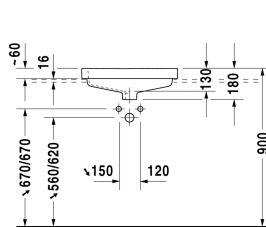

Vanity basin # 031555..00 / 031555..30 / 031555..60

| < 21 5/8" Inch > |

Vanity basin	Dimension	Weight	Order number
countertop basin, with overflow, with tap platform, 21 5/8" Inch			
<b>Colors</b>			
00 White			
<b>Variant</b>			
p	21 5/8" x 18 1/4" Inch	28.9 lb	031555..00
p p p	21 5/8" x 18 1/4" Inch	28.9 lb	031555..30
•	21 5/8" x 18 1/4" Inch	28.9 lb	031555..60
Sanitary ceramics with the special WonderGliss surface finish will remain clean and attractive-looking for a long time to come. When ordering WonderGliss please add a "1" as eleventh digit to the model number.			

All drawings contain the necessary measurements which are subject to standard tolerances. They are stated in inch & mm and are non-binding. Exact measurements, in particular for customized installation scenarios, can only be taken from the finished ceramic piece.