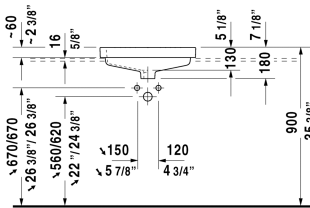

Vanity basin # 031555..00 / 031555..30 / 031555..60

| < 21 5/8" Inch > |

Vanity basin	Dimension	Weight	Order number
countertop basin, with overflow, with tap platform, 21 5/8" Inch			
<b>Colors</b>			
00 White			
<b>Variant</b>			
p	21 5/8" x 18 1/4" Inch	28.9 lb	031555..00
p p p	21 5/8" x 18 1/4" Inch	28.9 lb	031555..30
•	21 5/8" x 18 1/4" Inch	28.9 lb	031555..60
Sanitary ceramics with the special WonderGliss surface finish will remain clean and attractive-looking for a long time to come. When ordering WonderGliss please add a "1" as eleventh digit to the model number.			

All drawings contain the necessary measurements which are subject to standard tolerances. They are stated in inch & mm and are non-binding. Exact measurements, in particular for customized installation scenarios, can only be taken from the finished ceramic piece.