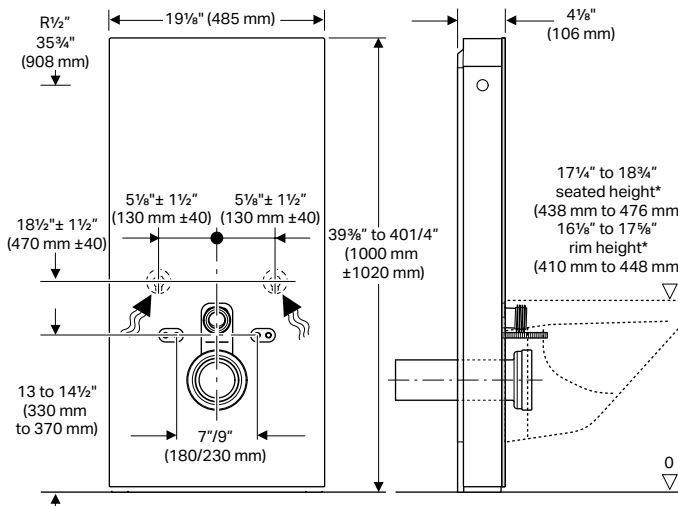

Warranty

Limited lifetime warranty on tank and carrier, 10-year warranty on fill valve and flush valve. One year warranty on decorative pieces (glass, side panels, tank lid).

Features

- Water consumption – Dual-flush system allows 1.6/0.8 GPF (6/3 LPF), giving effective flush volume of 1.1 GPF (4 LPF)
- Anti-siphon fill valve
- Impact resistant ASA tank, insulated to prevent condensation
- Powder-coated frame rated to 880 lbs. (400 kg) without damage to finished wall or carrier unit
- Bowl rim adjustments from 16 1/8" to 17 5/8" (410 mm to 448 mm)* or seated heights from 17 1/4" to 18 3/4" (438 mm to 476 mm)*
- 39 3/4" (1000 mm) unit height
- Includes installation and rough-in materials

Model No.	Description
131.028.SI.5	Geberit Monolith for wall-hung toilets, White Glass
131.028.SJ.5	Geberit Monolith for wall-hung toilets, Black Glass
131.028.SQ.5	Geberit Monolith for wall-hung toilets, Umber Glass
131.028.TG.5	Geberit Monolith for wall-hung toilets, Sand Glass

Notes:

1. Concealed tank shipped dual-flush ready
2. Geberit Monolith for 2-hole washdown style wall-hung toilet fixtures only
3. Refer to → geberit.us for latest list of code approved compatible toilet fixtures, including certified WaterSense® combinations

*Based on typical bowl and seat dimensions. Always refer to ceramic manufacturers data sheets for latest information.

Products marked with comply with the American Disabilities Act (ADA) when installed per the requirements of the latest ADA Accessibility Guidelines (ADAAG) and/or ICC/ANSI A117.1.

Where water closet grab bars are required and corresponding reinforcement provided as outlined in the latest NYC Building Code and Federal FHA Guidelines, the installed product complies both for grab bars installed at the time of initial construction as well as for grab bars planned for future installation.

Optional Accessories

Mounting Accessories for Geberit Monolith

Description	Model No.
PP connection set with 1" (2.5 cm) offset and socket for Ø3.50" (Ø90 mm) push fit piping. Order with 405.116.00.1 for hardware (bowl installation kit) and Ø55 offset supply inlet	131.085.11.1
HDPE connection set with 1" (2.5 cm) offset and mounting hardware (bowl installation kit); with socket for Ø3.50" (Ø90 mm) push fit piping and Ø55 supply inlet; Matte Chrome cover caps	405.116.00.1
PVC connection set with 2" (5 cm) offset and socket for Ø3.50" (Ø90 mm) push fit piping	388.352.29.1

ARCHITECT/ENGINEER APPROVAL

Job Name _____

Date _____ Quantity _____

Model Specified _____

Variations Specified _____

Customer/Wholesaler _____

Contractor _____

Architect _____